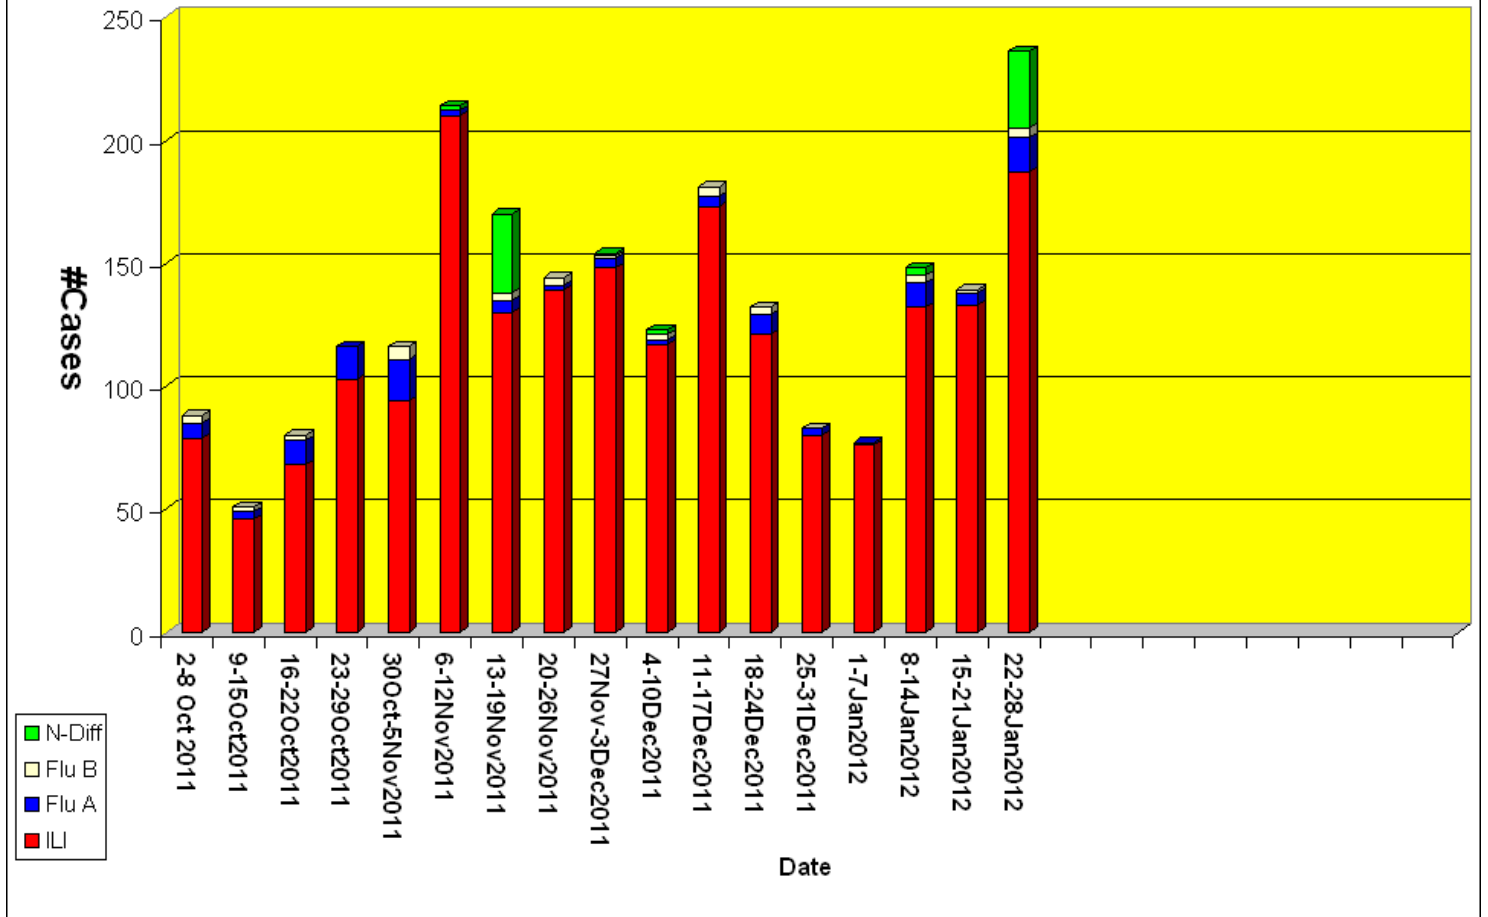

Ab

Total (Seasonal) Flu Activity By Week (1 Oct 2011-31 Jan 2012)

Total Flu Activity by Week				
Date	Influenza Like	Influenza A	Influenza B	Not Defined
Oct 2-8, 2011	79	6	3	
Oct 9-15, 2011	46	3	2	
Oct 16-22, 2011	68	10	2	
Oct 23-29, 2011	103	13		
Oct 30-Nov 5, 2011	94	17	5	
Nov 6-12, 2011	210	2		2
Nov 13-19, 2011	130	5	3	32
Nov 20-26, 2011	139	2	3	
Nov 27-Dec 3, 2011	148	4	1	1
Dec 4-10, 2011	117	2	2	2
Dec 11-17, 2011	173	4	4	
Dec 18-24, 2011	121	8	3	
Dec 25-31, 2011	80	3	0	
Jan 1-7, 2012	76	1		
Jan 8-14, 2012	132	10	3	3
Jan 15-21, 2012	133	5	1	
Jan 22-28, 2012	187	14	4	31