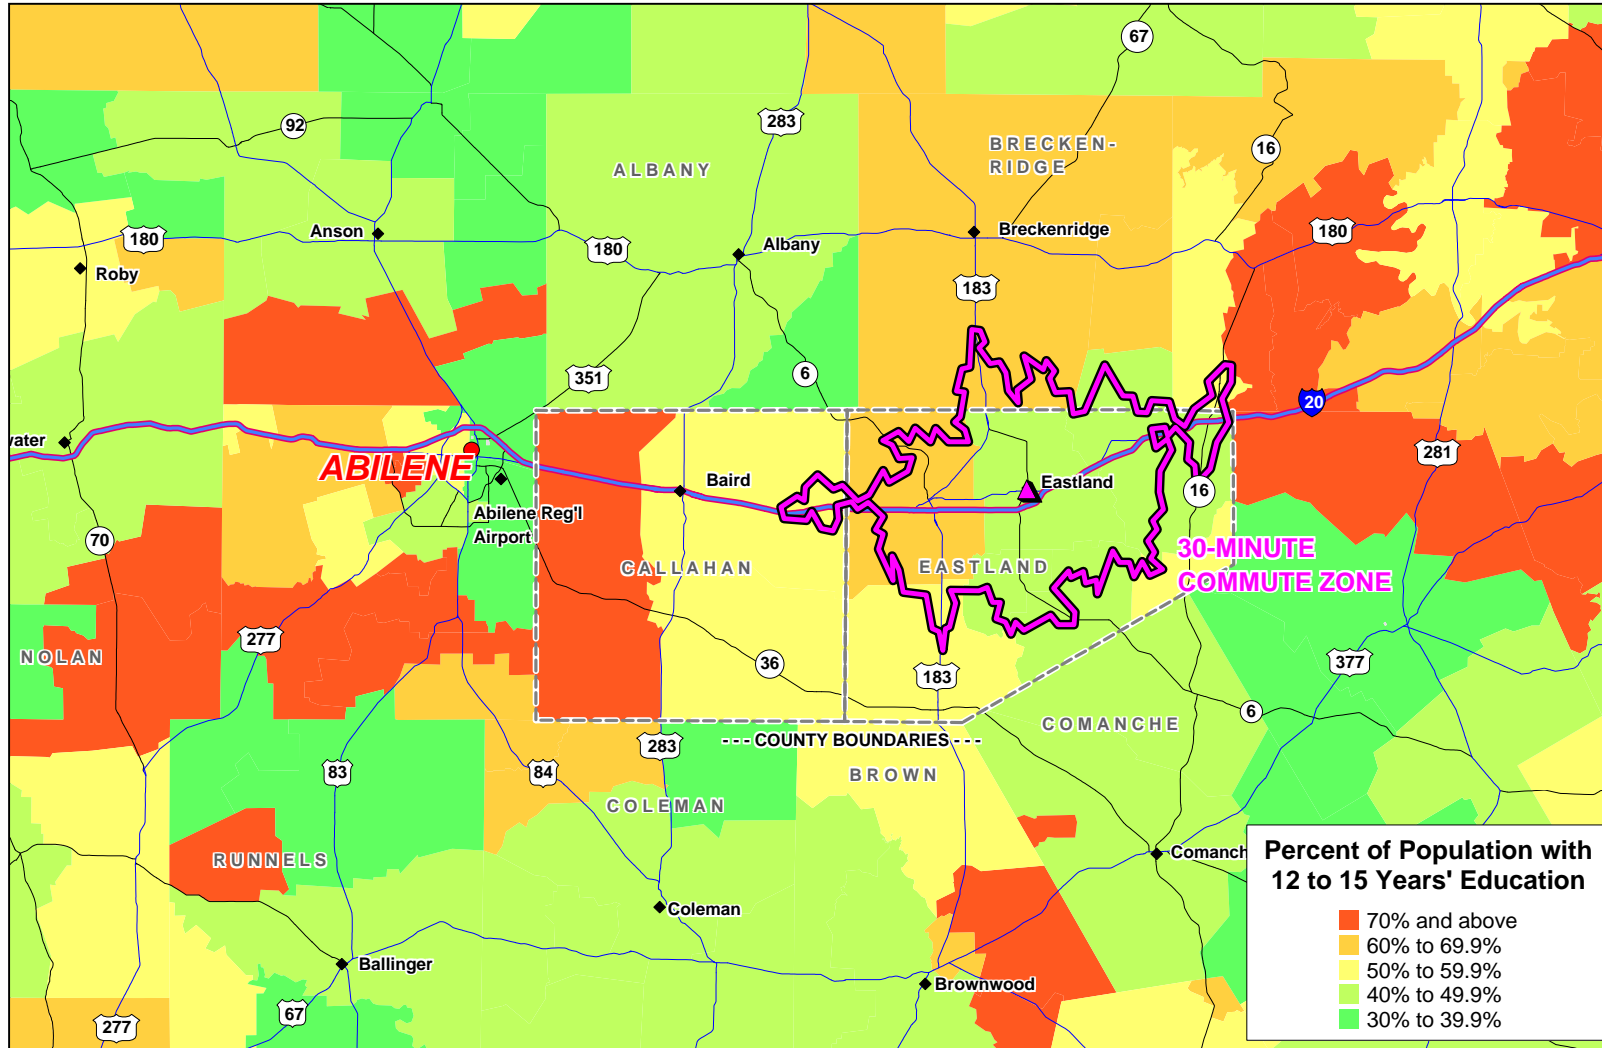

**EXHIBIT A-37
EASTLAND REGION
PROJECTED POPULATION CHANGE 1990-2001 BY ZIP CODE
30-MINUTE COMMUTE ZONE FROM 100 WEST MAIN, EASTLAND, TX**

**EXHIBIT A-38
 EASTLAND REGION
 MEDIAN HOUSEHOLD INCOME BY ZIP CODE
 30-MINUTE COMMUTE ZONE FROM 100 WEST MAIN, EASTLAND, TX**

**EXHIBIT A-39
EASTLAND REGION
DISTRIBUTION OF POPULATION WITH 12-15 YEARS EDUCATION BY ZIP CODE
30-MINUTE COMMUTE ZONE FROM 100 WEST MAIN, EASTLAND, TX**

**EXHIBIT A-40
EASTLAND REGION
DISTRIBUTION OF POPULATION WITH MACHINE OPERATION/ASSEMBLY SKILLS BY ZIP CODE
30-MINUTE COMMUTE ZONE FROM 100 WEST MAIN, EASTLAND, TX**

**EXHIBIT A-41
EASTLAND REGION
DISTRIBUTION OF POPULATION WITH TECHNICAL SKILLS BY ZIP CODE
30-MINUTE COMMUTE ZONE FROM 100 WEST MAIN, EASTLAND, TX**

**EXHIBIT A-42
EASTLAND REGION
DISTRIBUTION OF POPULATION WITH CLERICAL SKILLS BY ZIP CODE
30-MINUTE COMMUTE ZONE FROM 100 WEST MAIN, EASTLAND, TX**