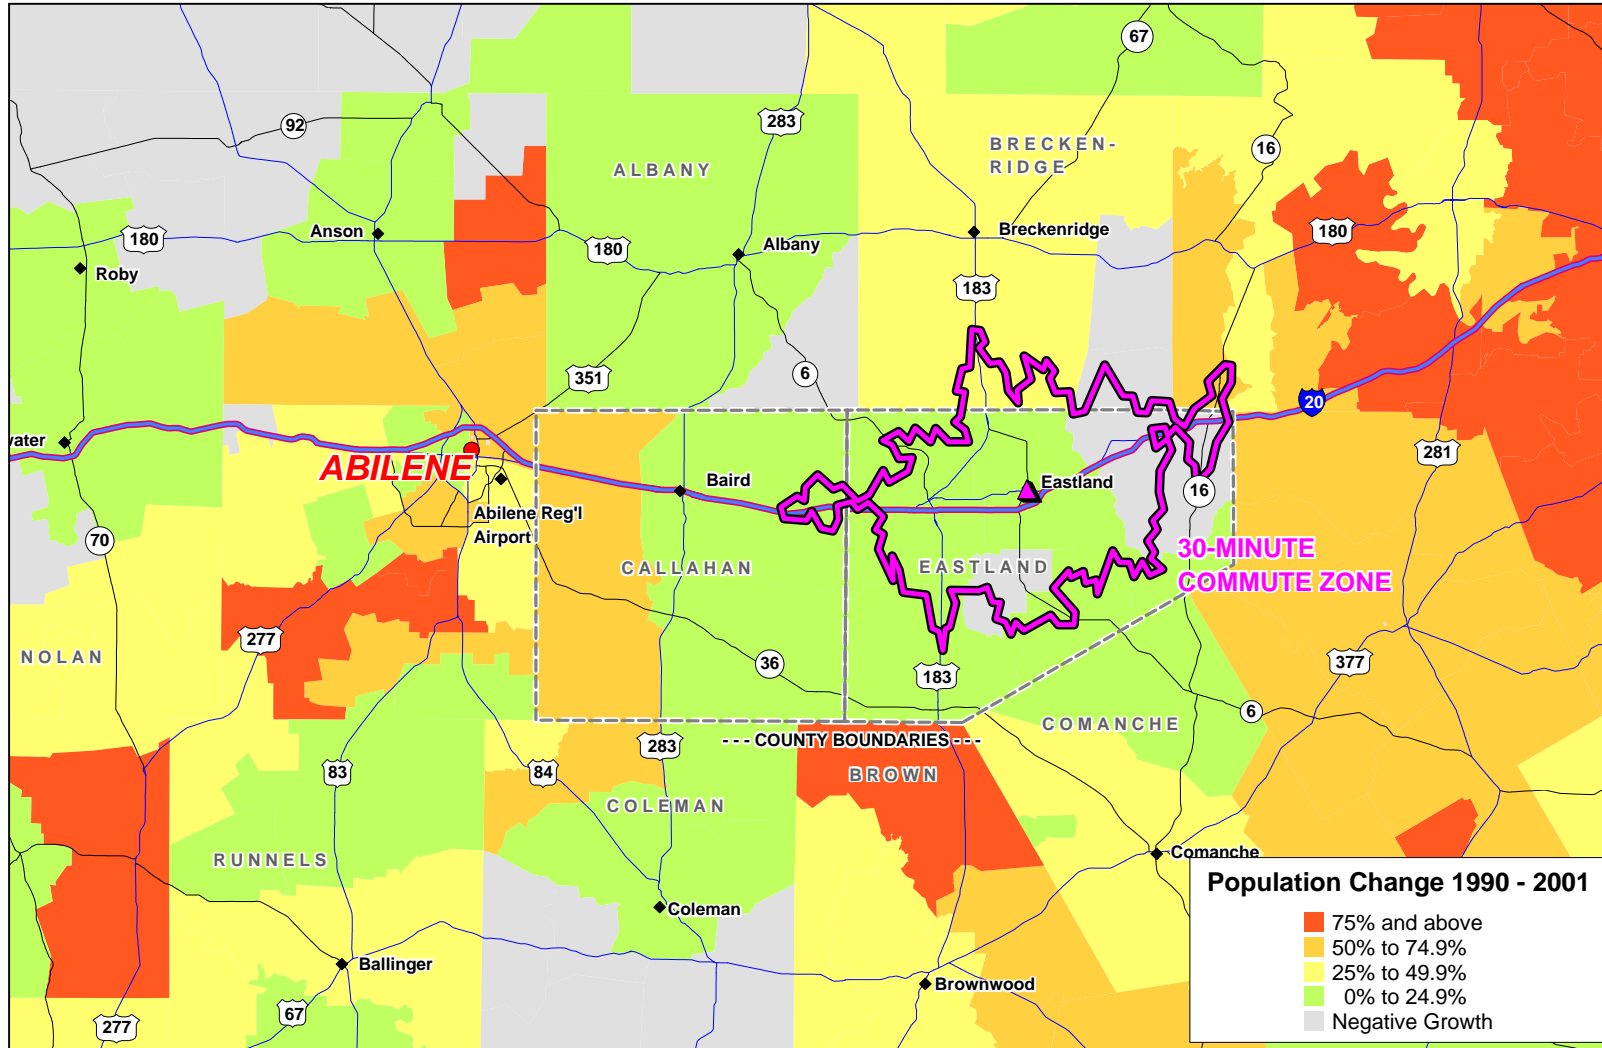

**EXHIBIT A-37
EASTLAND REGION
PROJECTED POPULATION CHANGE 1990-2001 BY ZIP CODE
30-MINUTE COMMUTE ZONE FROM 100 WEST MAIN, EASTLAND, TX**

**EXHIBIT A-38
 EASTLAND REGION
 MEDIAN HOUSEHOLD INCOME BY ZIP CODE
 30-MINUTE COMMUTE ZONE FROM 100 WEST MAIN, EASTLAND, TX**

**EXHIBIT A-39
EASTLAND REGION
DISTRIBUTION OF POPULATION WITH 12-15 YEARS EDUCATION BY ZIP CODE
30-MINUTE COMMUTE ZONE FROM 100 WEST MAIN, EASTLAND, TX**

**EXHIBIT A-40
EASTLAND REGION
DISTRIBUTION OF POPULATION WITH MACHINE OPERATION/ASSEMBLY SKILLS BY ZIP CODE
30-MINUTE COMMUTE ZONE FROM 100 WEST MAIN, EASTLAND, TX**

**EXHIBIT A-41
EASTLAND REGION
DISTRIBUTION OF POPULATION WITH TECHNICAL SKILLS BY ZIP CODE
30-MINUTE COMMUTE ZONE FROM 100 WEST MAIN, EASTLAND, TX**

**EXHIBIT A-42
EASTLAND REGION
DISTRIBUTION OF POPULATION WITH CLERICAL SKILLS BY ZIP CODE
30-MINUTE COMMUTE ZONE FROM 100 WEST MAIN, EASTLAND, TX**