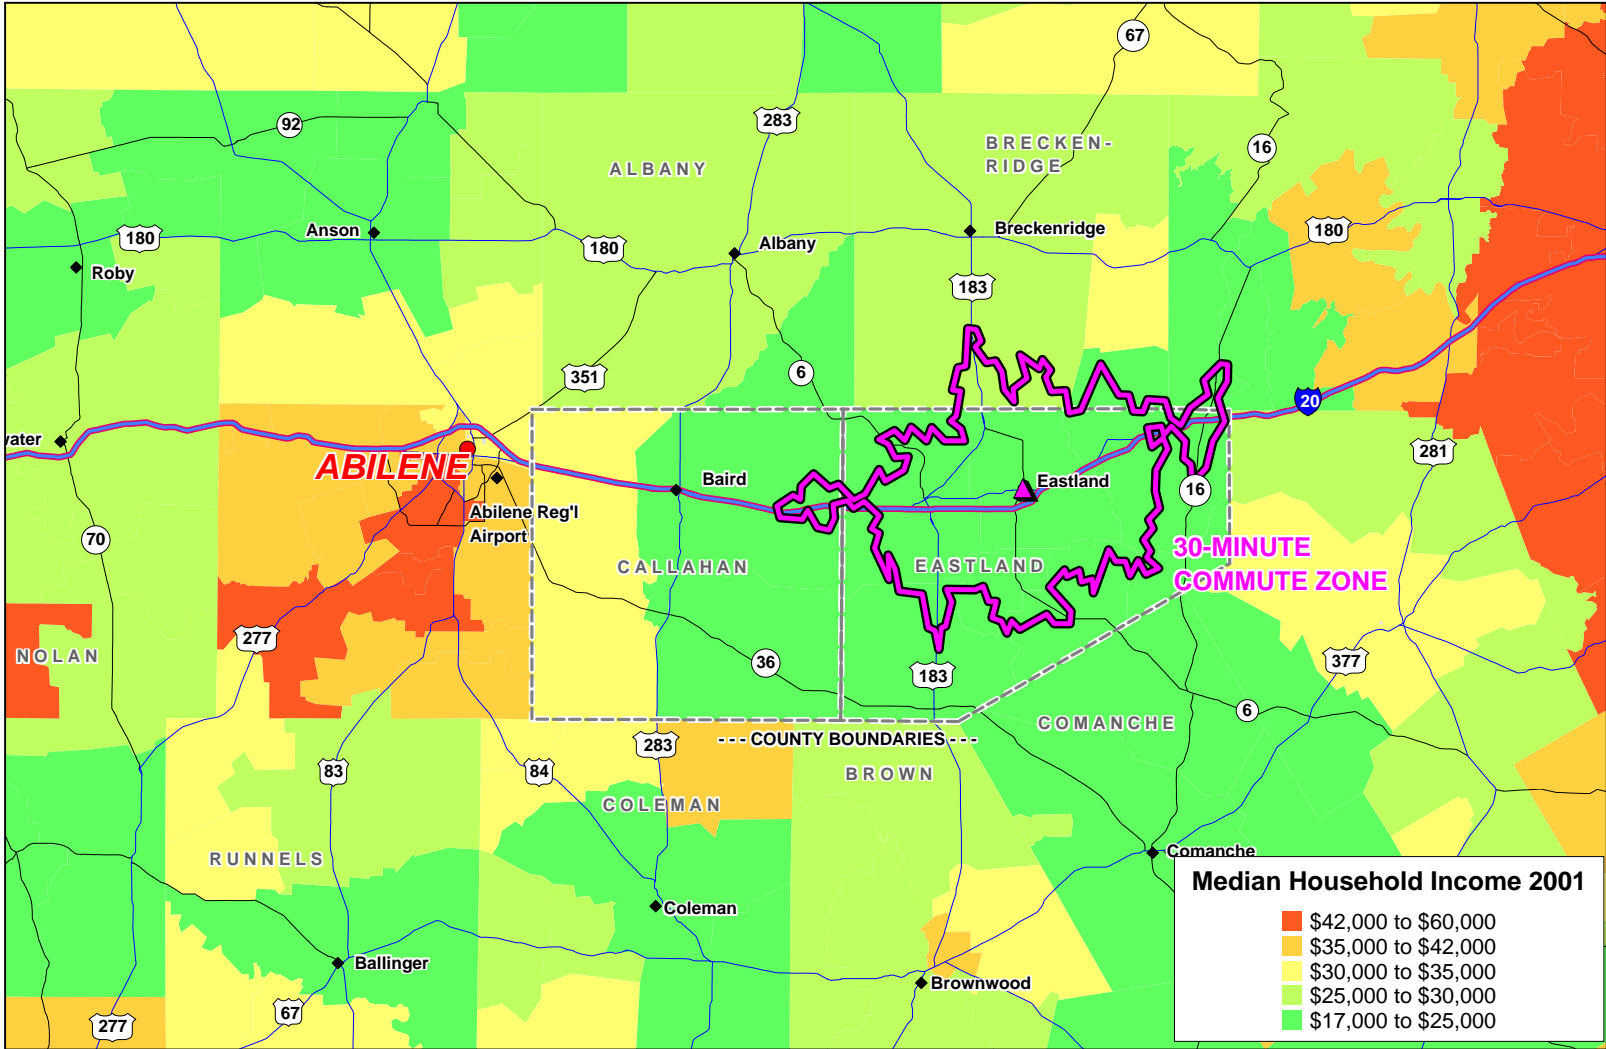

**EXHIBIT A-37
EASTLAND REGION
PROJECTED POPULATION CHANGE 1990-2001 BY ZIP CODE
30-MINUTE COMMUTE ZONE FROM 100 WEST MAIN, EASTLAND, TX**

**EXHIBIT A-38
 EASTLAND REGION
 MEDIAN HOUSEHOLD INCOME BY ZIP CODE
 30-MINUTE COMMUTE ZONE FROM 100 WEST MAIN, EASTLAND, TX**

**EXHIBIT A-39
EASTLAND REGION
DISTRIBUTION OF POPULATION WITH 12-15 YEARS EDUCATION BY ZIP CODE
30-MINUTE COMMUTE ZONE FROM 100 WEST MAIN, EASTLAND, TX**

**EXHIBIT A-40
EASTLAND REGION
DISTRIBUTION OF POPULATION WITH MACHINE OPERATION/ASSEMBLY SKILLS BY ZIP CODE
30-MINUTE COMMUTE ZONE FROM 100 WEST MAIN, EASTLAND, TX**

**EXHIBIT A-41
EASTLAND REGION
DISTRIBUTION OF POPULATION WITH TECHNICAL SKILLS BY ZIP CODE
30-MINUTE COMMUTE ZONE FROM 100 WEST MAIN, EASTLAND, TX**

**EXHIBIT A-42
EASTLAND REGION
DISTRIBUTION OF POPULATION WITH CLERICAL SKILLS BY ZIP CODE
30-MINUTE COMMUTE ZONE FROM 100 WEST MAIN, EASTLAND, TX**