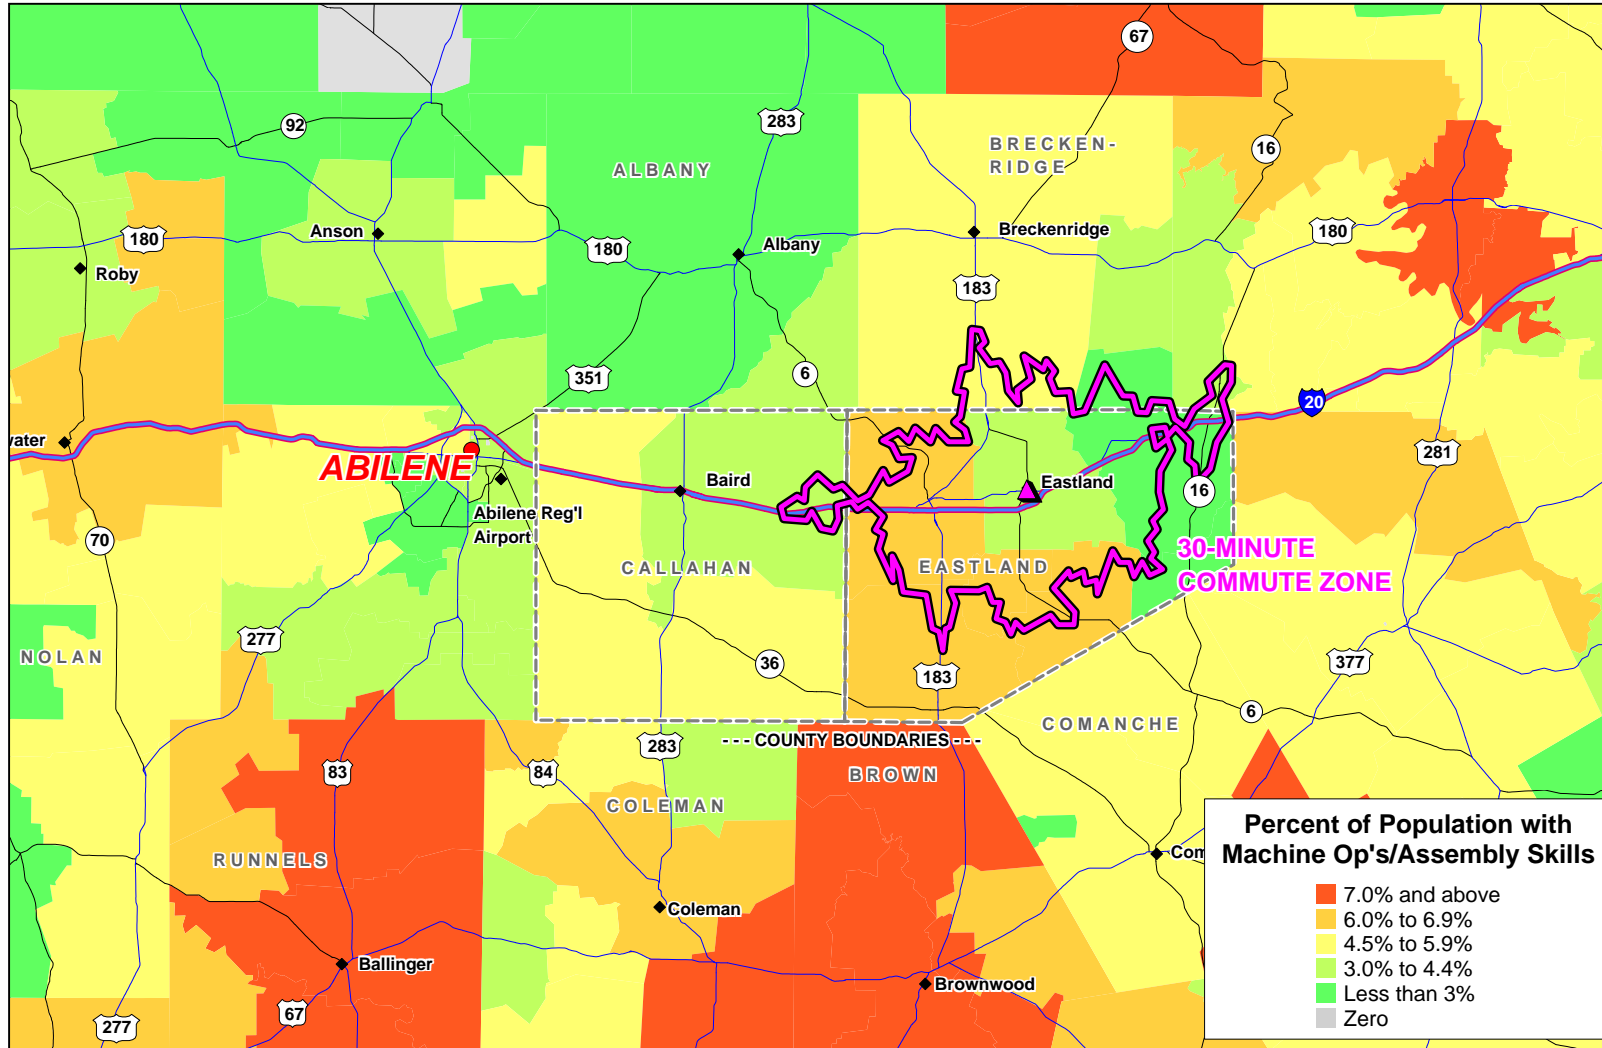

**EXHIBIT A-37
EASTLAND REGION
PROJECTED POPULATION CHANGE 1990-2001 BY ZIP CODE
30-MINUTE COMMUTE ZONE FROM 100 WEST MAIN, EASTLAND, TX**

**EXHIBIT A-38
 EASTLAND REGION
 MEDIAN HOUSEHOLD INCOME BY ZIP CODE
 30-MINUTE COMMUTE ZONE FROM 100 WEST MAIN, EASTLAND, TX**

**EXHIBIT A-39
EASTLAND REGION
DISTRIBUTION OF POPULATION WITH 12-15 YEARS EDUCATION BY ZIP CODE
30-MINUTE COMMUTE ZONE FROM 100 WEST MAIN, EASTLAND, TX**

**EXHIBIT A-40
EASTLAND REGION
DISTRIBUTION OF POPULATION WITH MACHINE OPERATION/ASSEMBLY SKILLS BY ZIP CODE
30-MINUTE COMMUTE ZONE FROM 100 WEST MAIN, EASTLAND, TX**

**EXHIBIT A-41
EASTLAND REGION
DISTRIBUTION OF POPULATION WITH TECHNICAL SKILLS BY ZIP CODE
30-MINUTE COMMUTE ZONE FROM 100 WEST MAIN, EASTLAND, TX**

**EXHIBIT A-42
EASTLAND REGION
DISTRIBUTION OF POPULATION WITH CLERICAL SKILLS BY ZIP CODE
30-MINUTE COMMUTE ZONE FROM 100 WEST MAIN, EASTLAND, TX**