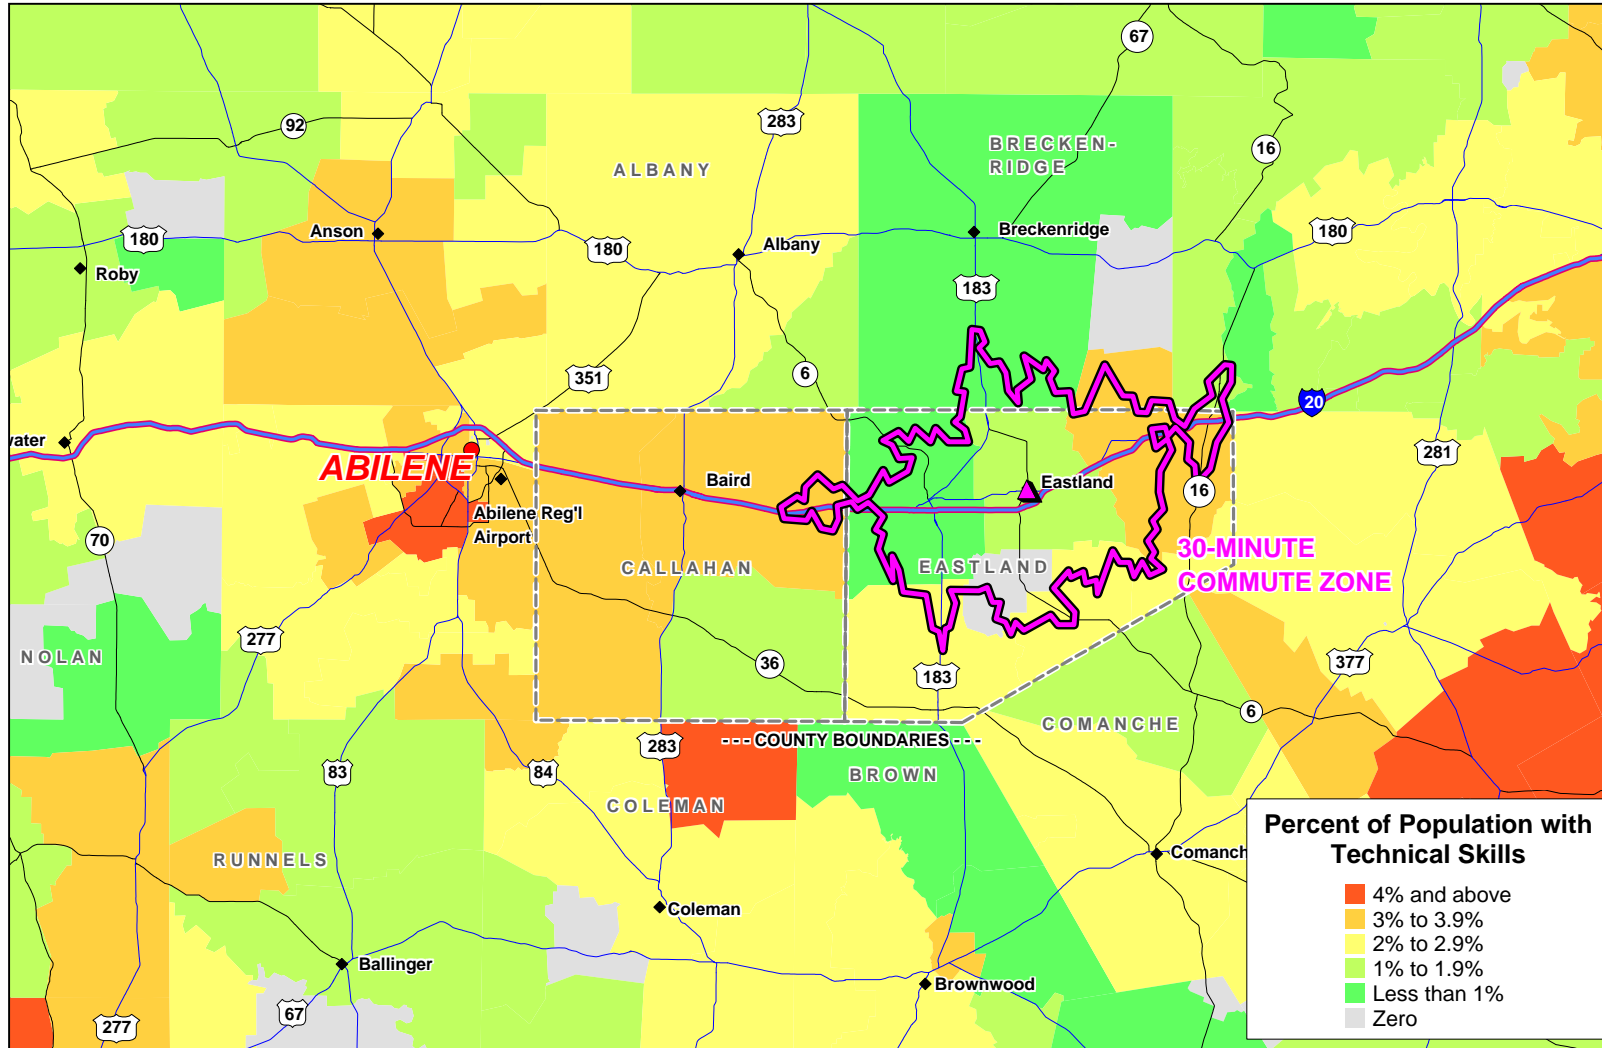

**EXHIBIT A-37
EASTLAND REGION
PROJECTED POPULATION CHANGE 1990-2001 BY ZIP CODE
30-MINUTE COMMUTE ZONE FROM 100 WEST MAIN, EASTLAND, TX**

**EXHIBIT A-38
 EASTLAND REGION
 MEDIAN HOUSEHOLD INCOME BY ZIP CODE
 30-MINUTE COMMUTE ZONE FROM 100 WEST MAIN, EASTLAND, TX**

**EXHIBIT A-39
EASTLAND REGION
DISTRIBUTION OF POPULATION WITH 12-15 YEARS EDUCATION BY ZIP CODE
30-MINUTE COMMUTE ZONE FROM 100 WEST MAIN, EASTLAND, TX**

**EXHIBIT A-40
EASTLAND REGION
DISTRIBUTION OF POPULATION WITH MACHINE OPERATION/ASSEMBLY SKILLS BY ZIP CODE
30-MINUTE COMMUTE ZONE FROM 100 WEST MAIN, EASTLAND, TX**

**EXHIBIT A-41
EASTLAND REGION
DISTRIBUTION OF POPULATION WITH TECHNICAL SKILLS BY ZIP CODE
30-MINUTE COMMUTE ZONE FROM 100 WEST MAIN, EASTLAND, TX**

**EXHIBIT A-42
EASTLAND REGION
DISTRIBUTION OF POPULATION WITH CLERICAL SKILLS BY ZIP CODE
30-MINUTE COMMUTE ZONE FROM 100 WEST MAIN, EASTLAND, TX**