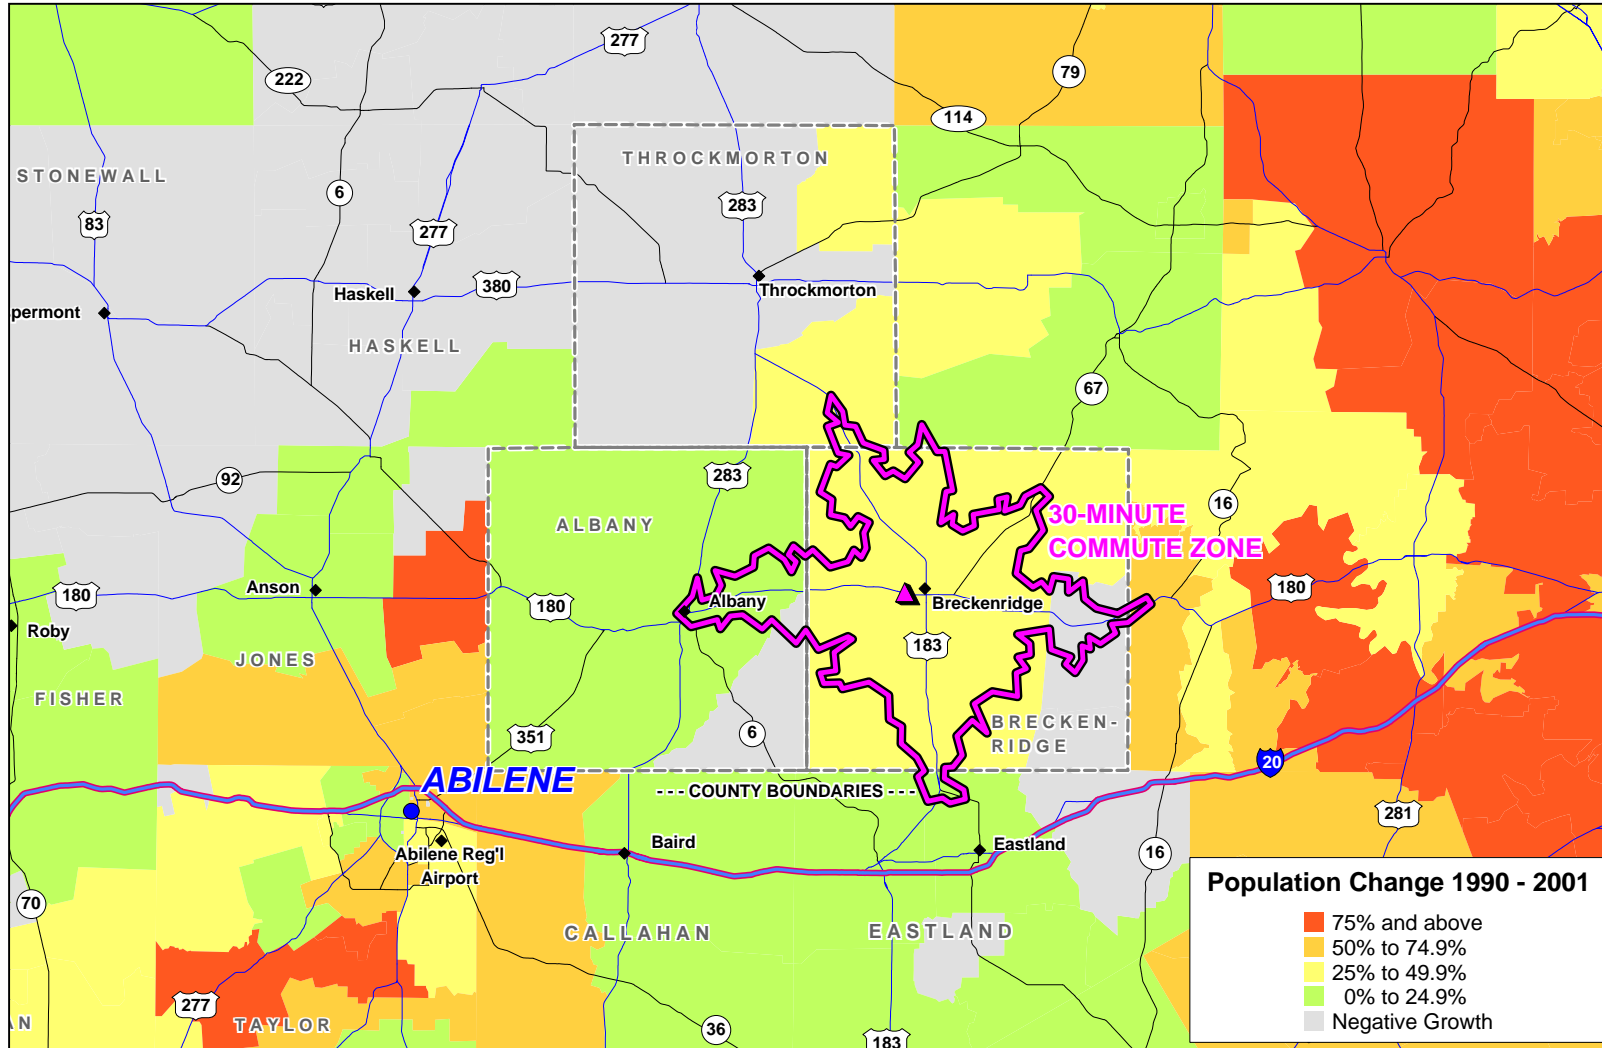

**EXHIBIT A-31  
BRECKENRIDGE REGION  
PROJECTED POPULATION CHANGE 1990-2001 BY ZIP CODE  
30-MINUTE COMMUTE ZONE FROM 2410 WEST WALKER STREET, BRECKENRIDGE, TX**

**EXHIBIT A-32  
BRECKENRIDGE REGION  
MEDIAN HOUSEHOLD INCOME BY ZIP CODE  
30-MINUTE COMMUTE ZONE FROM 2410 WEST WALKER STREET, BRECKENRIDGE, TX**

**EXHIBIT A-33  
BRECKENRIDGE REGION  
DISTRIBUTION OF POPULATION WITH 12-15 YEARS EDUCATION BY ZIP CODE  
30-MINUTE COMMUTE ZONE FROM 2410 WEST WALKER STREET, BRECKENRIDGE, TX**

**EXHIBIT A-34  
BRECKENRIDGE REGION  
DISTRIBUTION OF POPULATION WITH MACHINE OPERATION/ASSEMBLY SKILLS BY ZIP CODE  
30-MINUTE COMMUTE ZONE FROM 2410 WEST WALKER STREET, BRECKENRIDGE, TX**

**EXHIBIT A-36  
BRECKENRIDGE REGION  
DISTRIBUTION OF POPULATION WITH CLERICAL SKILLS BY ZIP CODE  
30-MINUTE COMMUTE ZONE FROM 2410 WEST WALKER STREET, BRECKENRIDGE, TX**