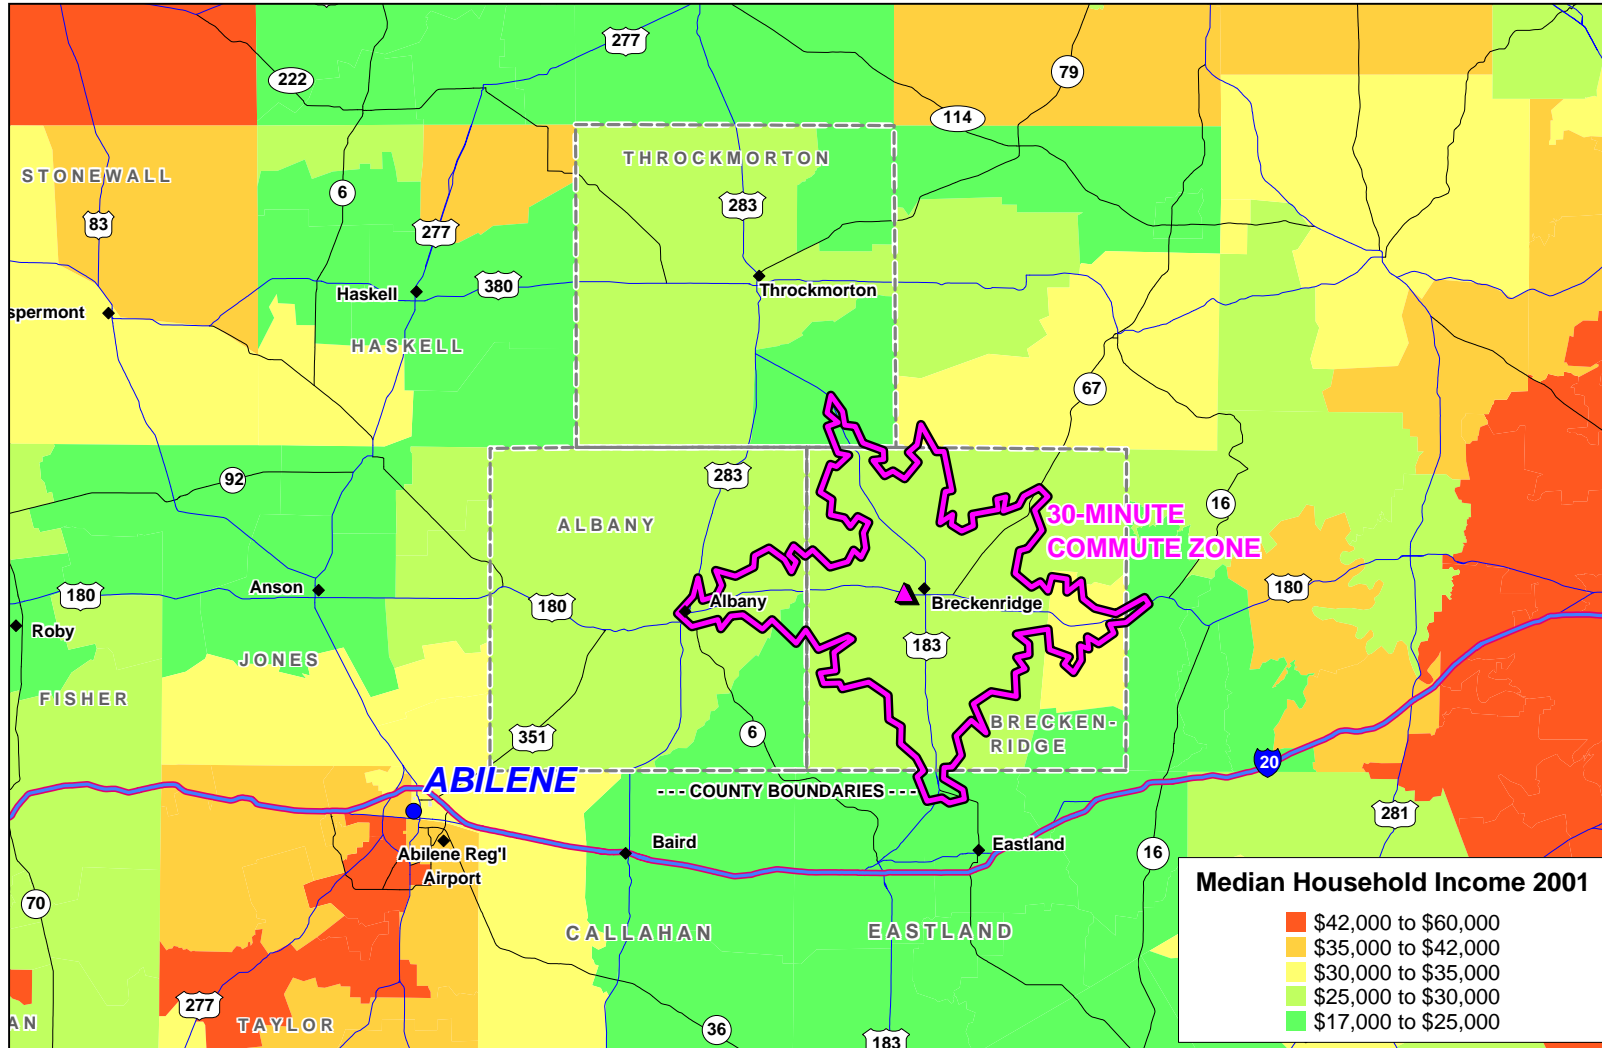

**EXHIBIT A-31  
BRECKENRIDGE REGION  
PROJECTED POPULATION CHANGE 1990-2001 BY ZIP CODE  
30-MINUTE COMMUTE ZONE FROM 2410 WEST WALKER STREET, BRECKENRIDGE, TX**

**EXHIBIT A-32  
BRECKENRIDGE REGION  
MEDIAN HOUSEHOLD INCOME BY ZIP CODE  
30-MINUTE COMMUTE ZONE FROM 2410 WEST WALKER STREET, BRECKENRIDGE, TX**

**EXHIBIT A-33  
BRECKENRIDGE REGION  
DISTRIBUTION OF POPULATION WITH 12-15 YEARS EDUCATION BY ZIP CODE  
30-MINUTE COMMUTE ZONE FROM 2410 WEST WALKER STREET, BRECKENRIDGE, TX**

**EXHIBIT A-34  
BRECKENRIDGE REGION  
DISTRIBUTION OF POPULATION WITH MACHINE OPERATION/ASSEMBLY SKILLS BY ZIP CODE  
30-MINUTE COMMUTE ZONE FROM 2410 WEST WALKER STREET, BRECKENRIDGE, TX**

**EXHIBIT A-36  
BRECKENRIDGE REGION  
DISTRIBUTION OF POPULATION WITH CLERICAL SKILLS BY ZIP CODE  
30-MINUTE COMMUTE ZONE FROM 2410 WEST WALKER STREET, BRECKENRIDGE, TX**