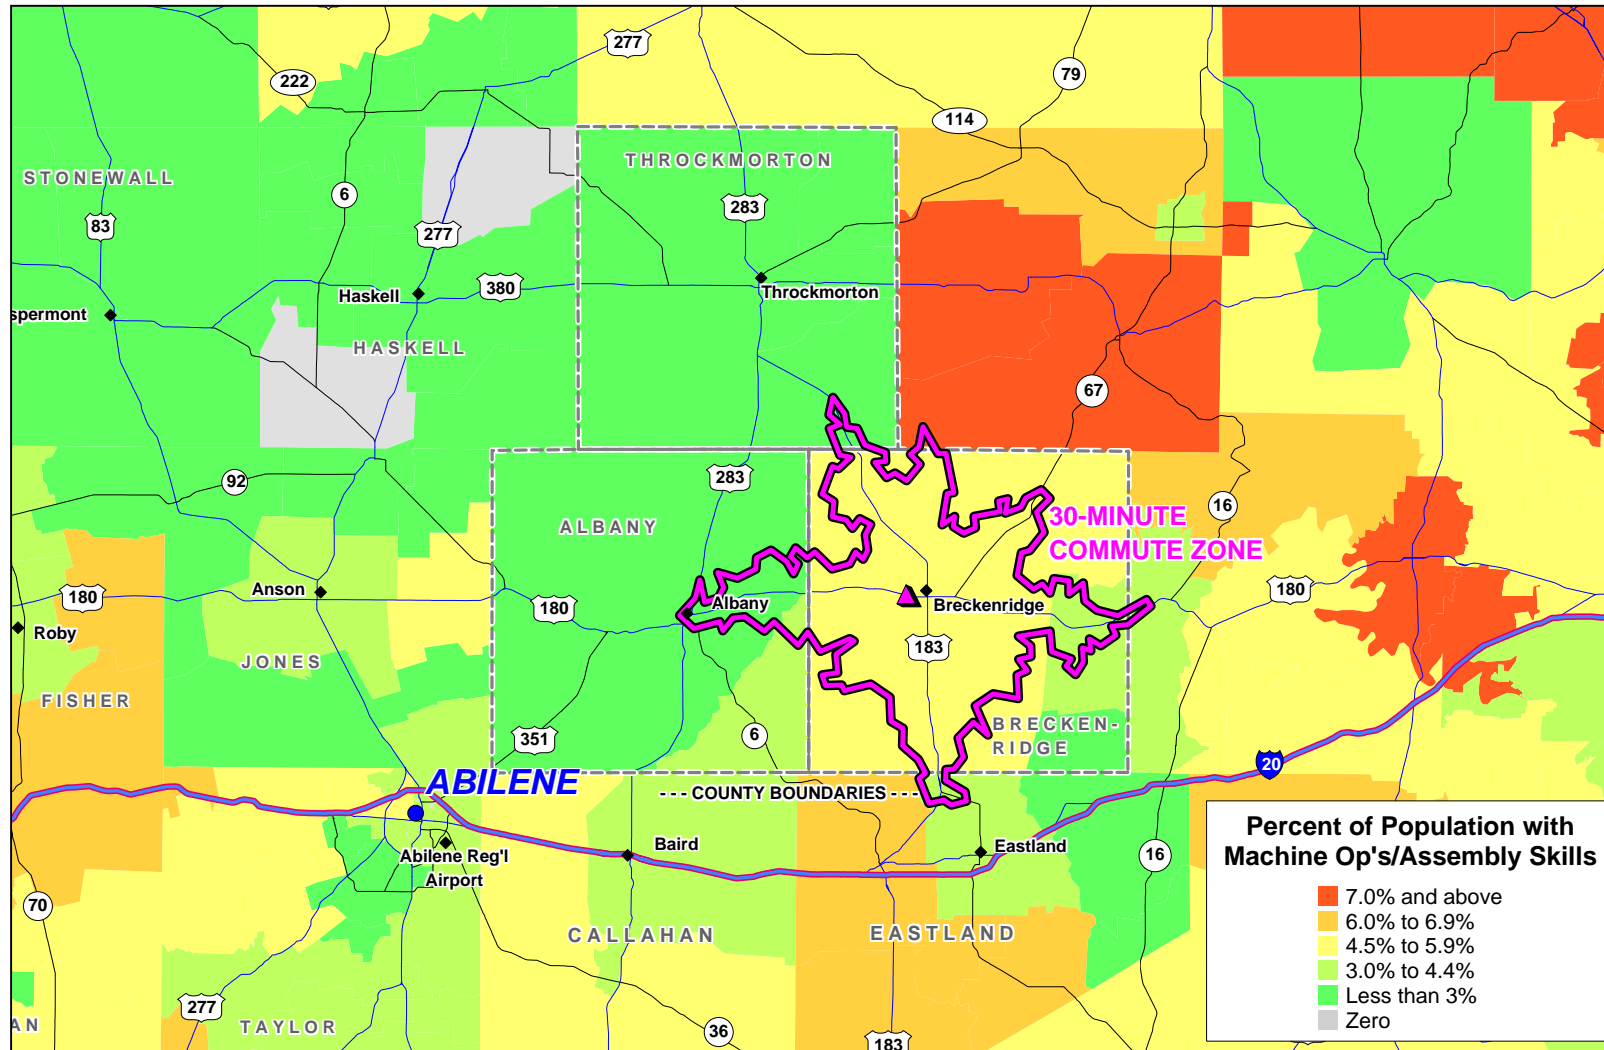

**EXHIBIT A-31  
BRECKENRIDGE REGION  
PROJECTED POPULATION CHANGE 1990-2001 BY ZIP CODE  
30-MINUTE COMMUTE ZONE FROM 2410 WEST WALKER STREET, BRECKENRIDGE, TX**

**EXHIBIT A-32  
BRECKENRIDGE REGION  
MEDIAN HOUSEHOLD INCOME BY ZIP CODE  
30-MINUTE COMMUTE ZONE FROM 2410 WEST WALKER STREET, BRECKENRIDGE, TX**

**EXHIBIT A-33  
BRECKENRIDGE REGION  
DISTRIBUTION OF POPULATION WITH 12-15 YEARS EDUCATION BY ZIP CODE  
30-MINUTE COMMUTE ZONE FROM 2410 WEST WALKER STREET, BRECKENRIDGE, TX**

**EXHIBIT A-34  
BRECKENRIDGE REGION  
DISTRIBUTION OF POPULATION WITH MACHINE OPERATION/ASSEMBLY SKILLS BY ZIP CODE  
30-MINUTE COMMUTE ZONE FROM 2410 WEST WALKER STREET, BRECKENRIDGE, TX**

**EXHIBIT A-36  
BRECKENRIDGE REGION  
DISTRIBUTION OF POPULATION WITH CLERICAL SKILLS BY ZIP CODE  
30-MINUTE COMMUTE ZONE FROM 2410 WEST WALKER STREET, BRECKENRIDGE, TX**