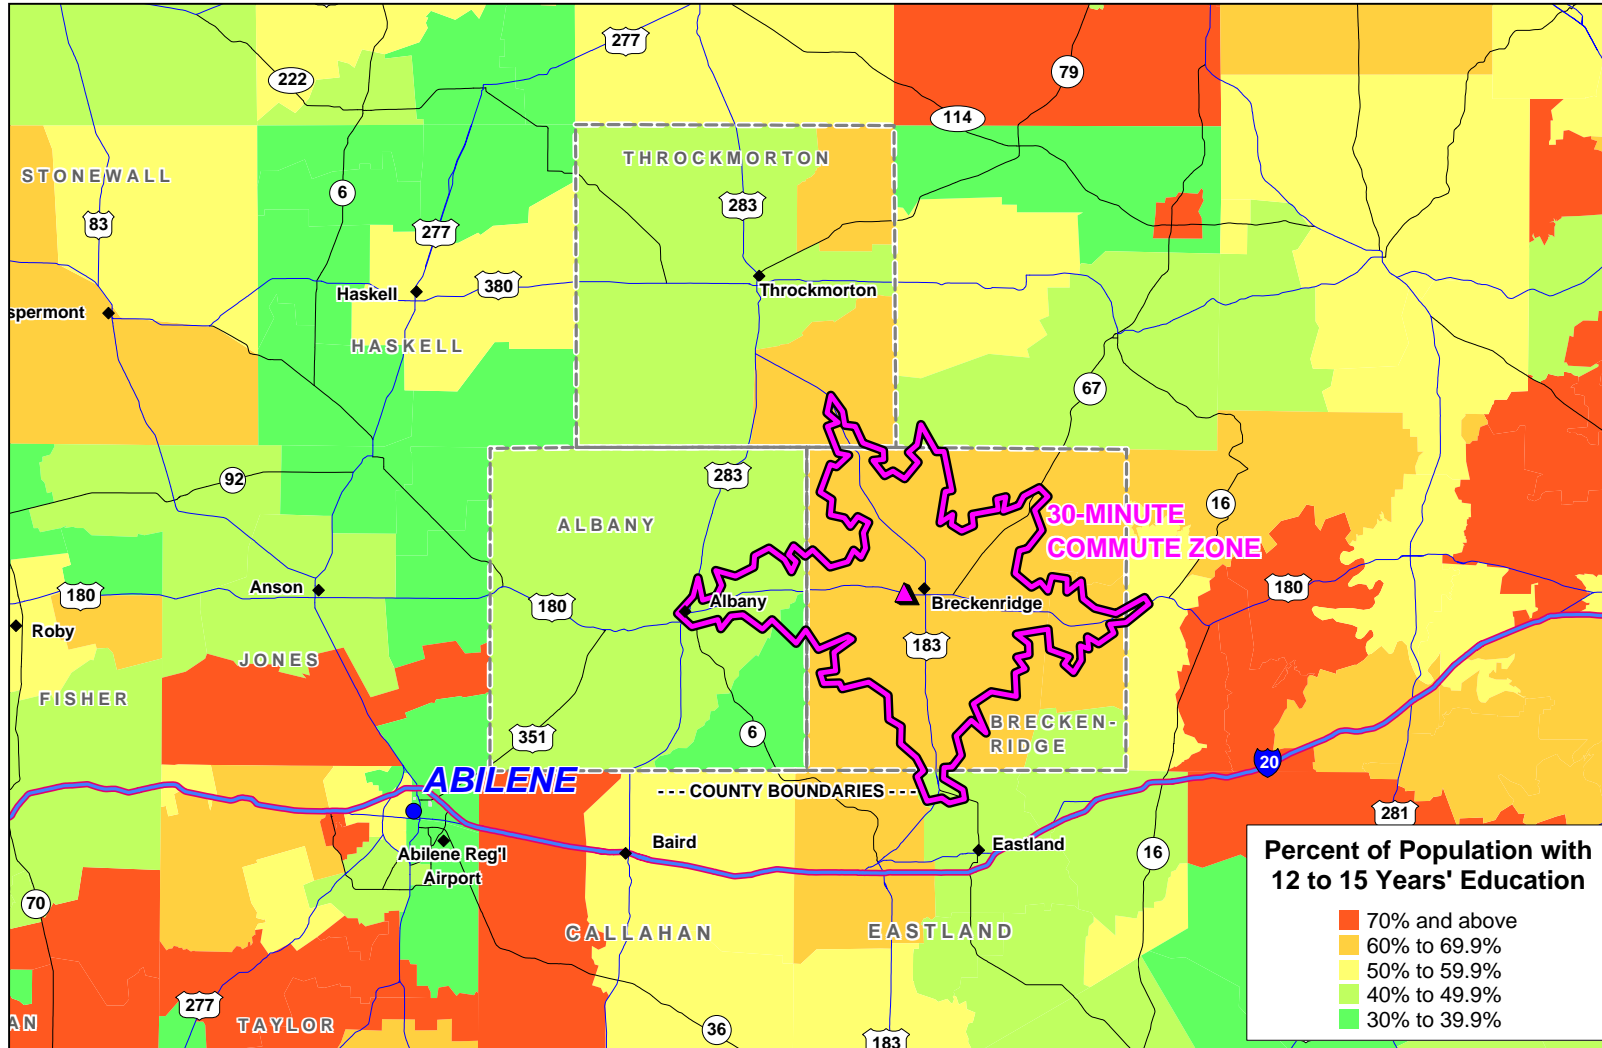

**EXHIBIT A-31  
BRECKENRIDGE REGION  
PROJECTED POPULATION CHANGE 1990-2001 BY ZIP CODE  
30-MINUTE COMMUTE ZONE FROM 2410 WEST WALKER STREET, BRECKENRIDGE, TX**

**EXHIBIT A-32  
BRECKENRIDGE REGION  
MEDIAN HOUSEHOLD INCOME BY ZIP CODE  
30-MINUTE COMMUTE ZONE FROM 2410 WEST WALKER STREET, BRECKENRIDGE, TX**

**EXHIBIT A-33  
BRECKENRIDGE REGION  
DISTRIBUTION OF POPULATION WITH 12-15 YEARS EDUCATION BY ZIP CODE  
30-MINUTE COMMUTE ZONE FROM 2410 WEST WALKER STREET, BRECKENRIDGE, TX**

**EXHIBIT A-34  
BRECKENRIDGE REGION  
DISTRIBUTION OF POPULATION WITH MACHINE OPERATION/ASSEMBLY SKILLS BY ZIP CODE  
30-MINUTE COMMUTE ZONE FROM 2410 WEST WALKER STREET, BRECKENRIDGE, TX**

**EXHIBIT A-36  
BRECKENRIDGE REGION  
DISTRIBUTION OF POPULATION WITH CLERICAL SKILLS BY ZIP CODE  
30-MINUTE COMMUTE ZONE FROM 2410 WEST WALKER STREET, BRECKENRIDGE, TX**