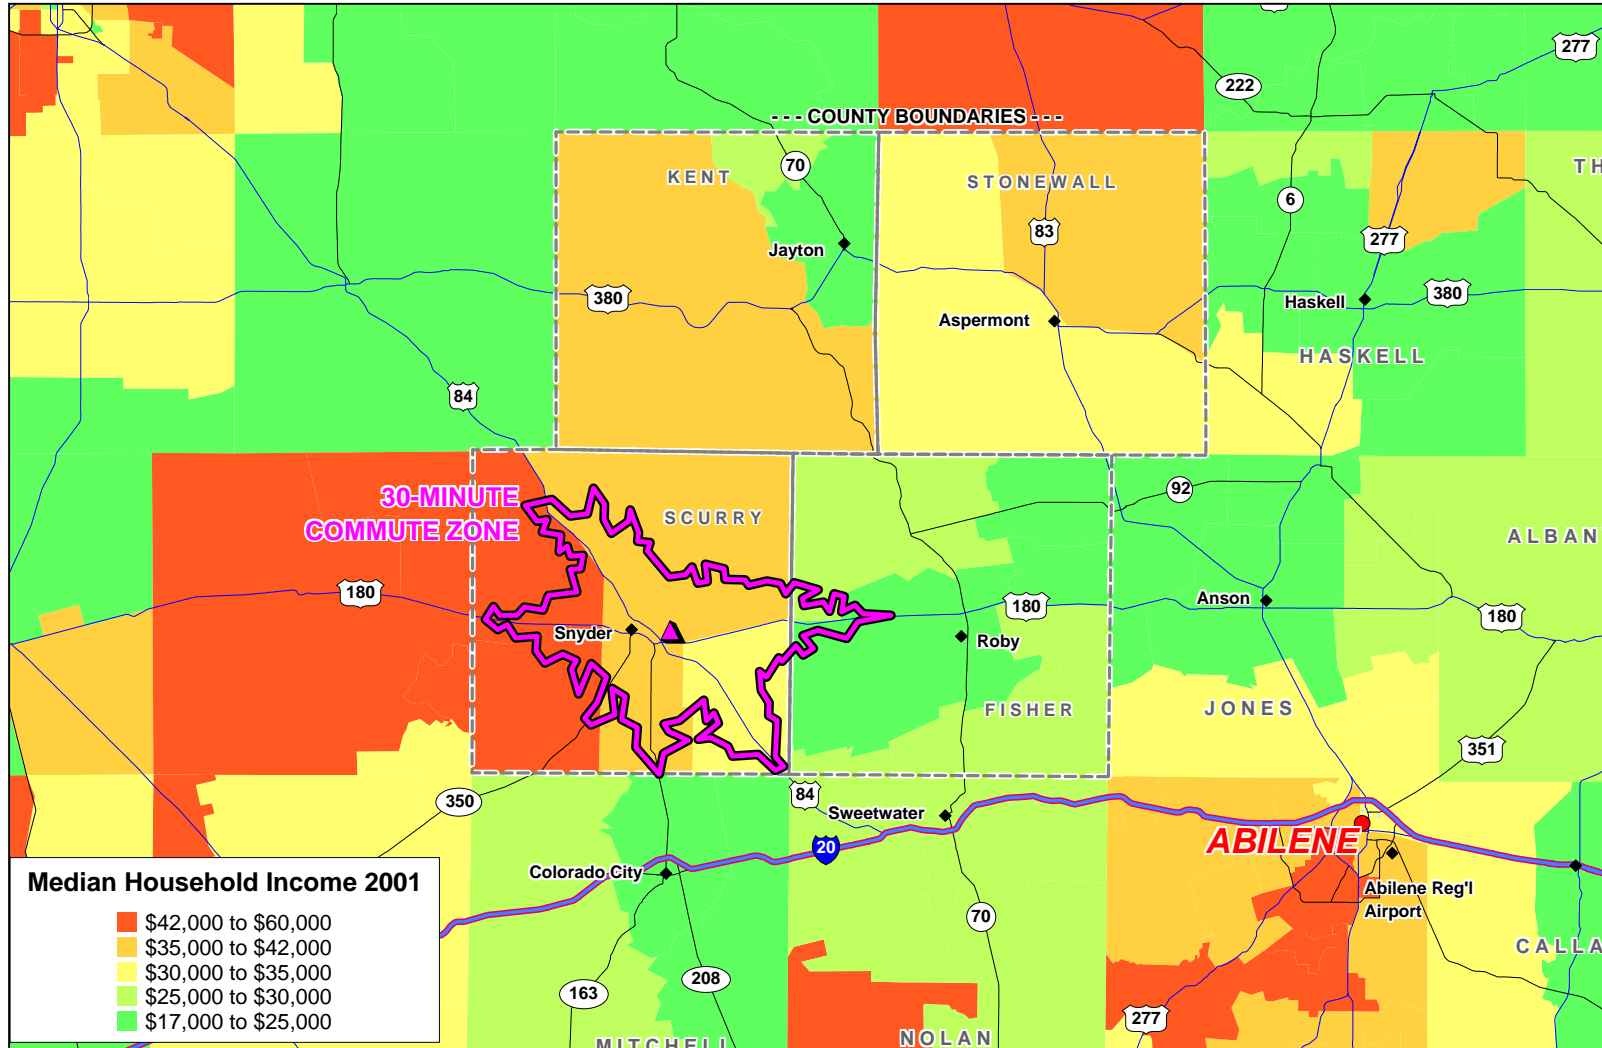

**EXHIBIT A-19
 SNYDER REGION
 PROJECTED POPULATION CHANGE 1990-2001 BY ZIP CODE
 30-MINUTE COMMUTE ZONE FROM 1201 LORBER LANE, SNYDER, TX**

**EXHIBIT A-20
 SNYDER REGION
 MEDIAN HOUSEHOLD INCOME BY ZIP CODE
 30-MINUTE COMMUTE ZONE FROM 1201 LORBER LANE, SNYDER, TX**

**EXHIBIT A-21
 SNYDER REGION
 DISTRIBUTION OF POPULATION WITH 12-15 YEARS EDUCATION BY ZIP CODE
 30-MINUTE COMMUTE ZONE FROM 1201 LORBER LANE, SNYDER, TX**

EXHIBIT A-22
SNYDER REGION
DISTRIBUTION OF POPULATION WITH MACHINE OPERATION/ASSEMBLY SKILLS BY ZIP CODE
30-MINUTE COMMUTE ZONE FROM 1201 LORBER LANE, SNYDER, TX

**EXHIBIT A-23
SNYDER REGION
DISTRIBUTION OF POPULATION WITH TECHNICAL SKILLS BY ZIP CODE
30-MINUTE COMMUTE ZONE FROM 1201 LORBER LANE, SNYDER, TX**

EXHIBIT A-24
SNYDER REGION
DISTRIBUTION OF POPULATION WITH CLERICAL SKILLS BY ZIP CODE
30-MINUTE COMMUTE ZONE FROM 1201 LORBER LANE, SNYDER, TX