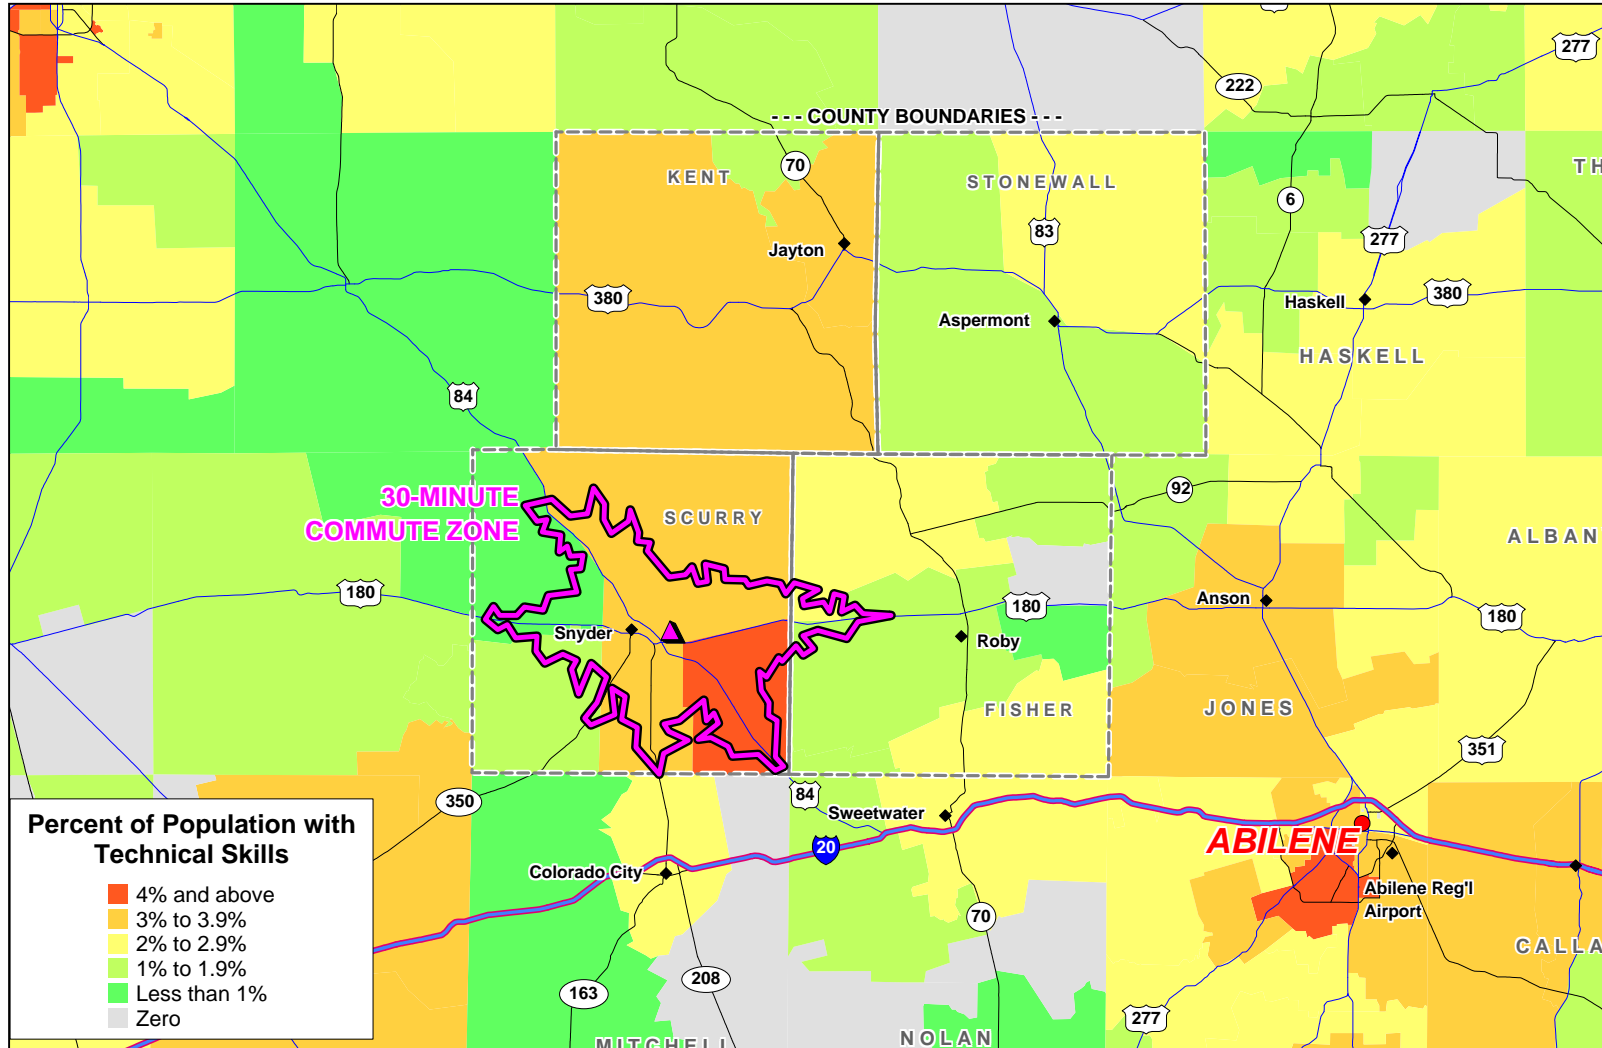

**EXHIBIT A-19  
 SNYDER REGION  
 PROJECTED POPULATION CHANGE 1990-2001 BY ZIP CODE  
 30-MINUTE COMMUTE ZONE FROM 1201 LORBER LANE, SNYDER, TX**

**EXHIBIT A-20  
 SNYDER REGION  
 MEDIAN HOUSEHOLD INCOME BY ZIP CODE  
 30-MINUTE COMMUTE ZONE FROM 1201 LORBER LANE, SNYDER, TX**

**EXHIBIT A-21  
 SNYDER REGION  
 DISTRIBUTION OF POPULATION WITH 12-15 YEARS EDUCATION BY ZIP CODE  
 30-MINUTE COMMUTE ZONE FROM 1201 LORBER LANE, SNYDER, TX**

**EXHIBIT A-22**  
**SNYDER REGION**  
**DISTRIBUTION OF POPULATION WITH MACHINE OPERATION/ASSEMBLY SKILLS BY ZIP CODE**  
**30-MINUTE COMMUTE ZONE FROM 1201 LORBER LANE, SNYDER, TX**

**EXHIBIT A-23  
 SNYDER REGION  
 DISTRIBUTION OF POPULATION WITH TECHNICAL SKILLS BY ZIP CODE  
 30-MINUTE COMMUTE ZONE FROM 1201 LORBER LANE, SNYDER, TX**

**EXHIBIT A-24**  
**SNYDER REGION**  
**DISTRIBUTION OF POPULATION WITH CLERICAL SKILLS BY ZIP CODE**  
**30-MINUTE COMMUTE ZONE FROM 1201 LORBER LANE, SNYDER, TX**