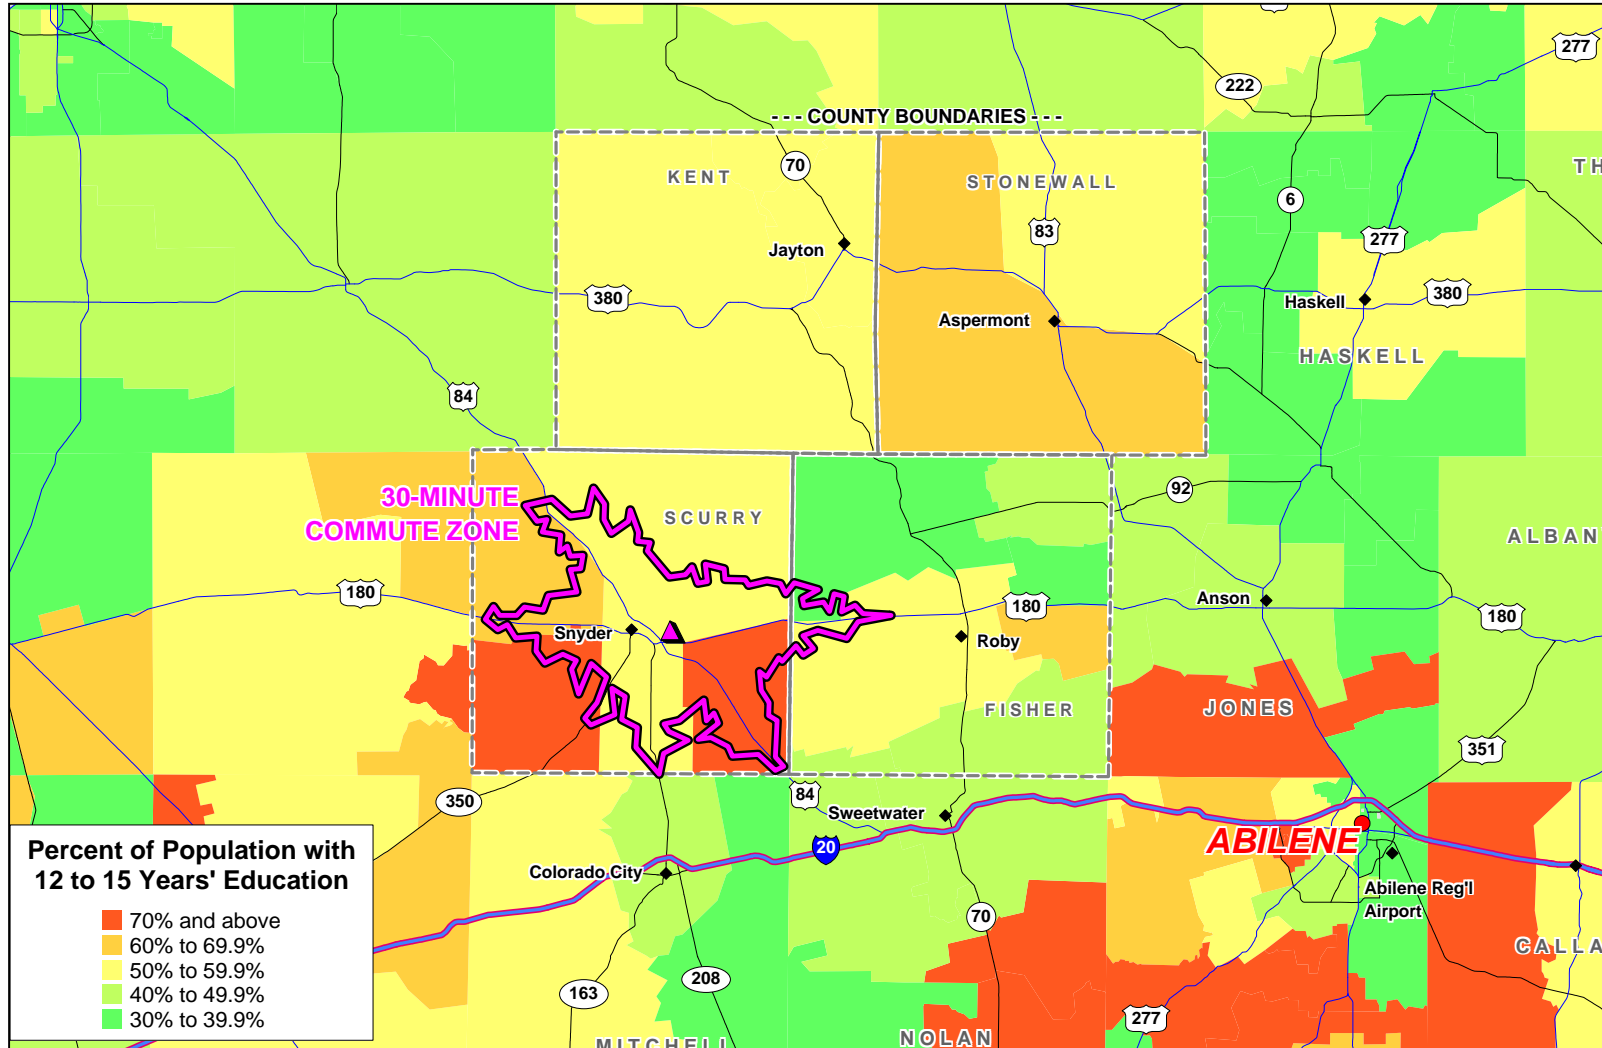

**EXHIBIT A-19
 SNYDER REGION
 PROJECTED POPULATION CHANGE 1990-2001 BY ZIP CODE
 30-MINUTE COMMUTE ZONE FROM 1201 LORBER LANE, SNYDER, TX**

**EXHIBIT A-20
 SNYDER REGION
 MEDIAN HOUSEHOLD INCOME BY ZIP CODE
 30-MINUTE COMMUTE ZONE FROM 1201 LORBER LANE, SNYDER, TX**

**EXHIBIT A-21
 SNYDER REGION
 DISTRIBUTION OF POPULATION WITH 12-15 YEARS EDUCATION BY ZIP CODE
 30-MINUTE COMMUTE ZONE FROM 1201 LORBER LANE, SNYDER, TX**

EXHIBIT A-22
SNYDER REGION
DISTRIBUTION OF POPULATION WITH MACHINE OPERATION/ASSEMBLY SKILLS BY ZIP CODE
30-MINUTE COMMUTE ZONE FROM 1201 LORBER LANE, SNYDER, TX

**EXHIBIT A-23
SNYDER REGION
DISTRIBUTION OF POPULATION WITH TECHNICAL SKILLS BY ZIP CODE
30-MINUTE COMMUTE ZONE FROM 1201 LORBER LANE, SNYDER, TX**

EXHIBIT A-24
SNYDER REGION
DISTRIBUTION OF POPULATION WITH CLERICAL SKILLS BY ZIP CODE
30-MINUTE COMMUTE ZONE FROM 1201 LORBER LANE, SNYDER, TX