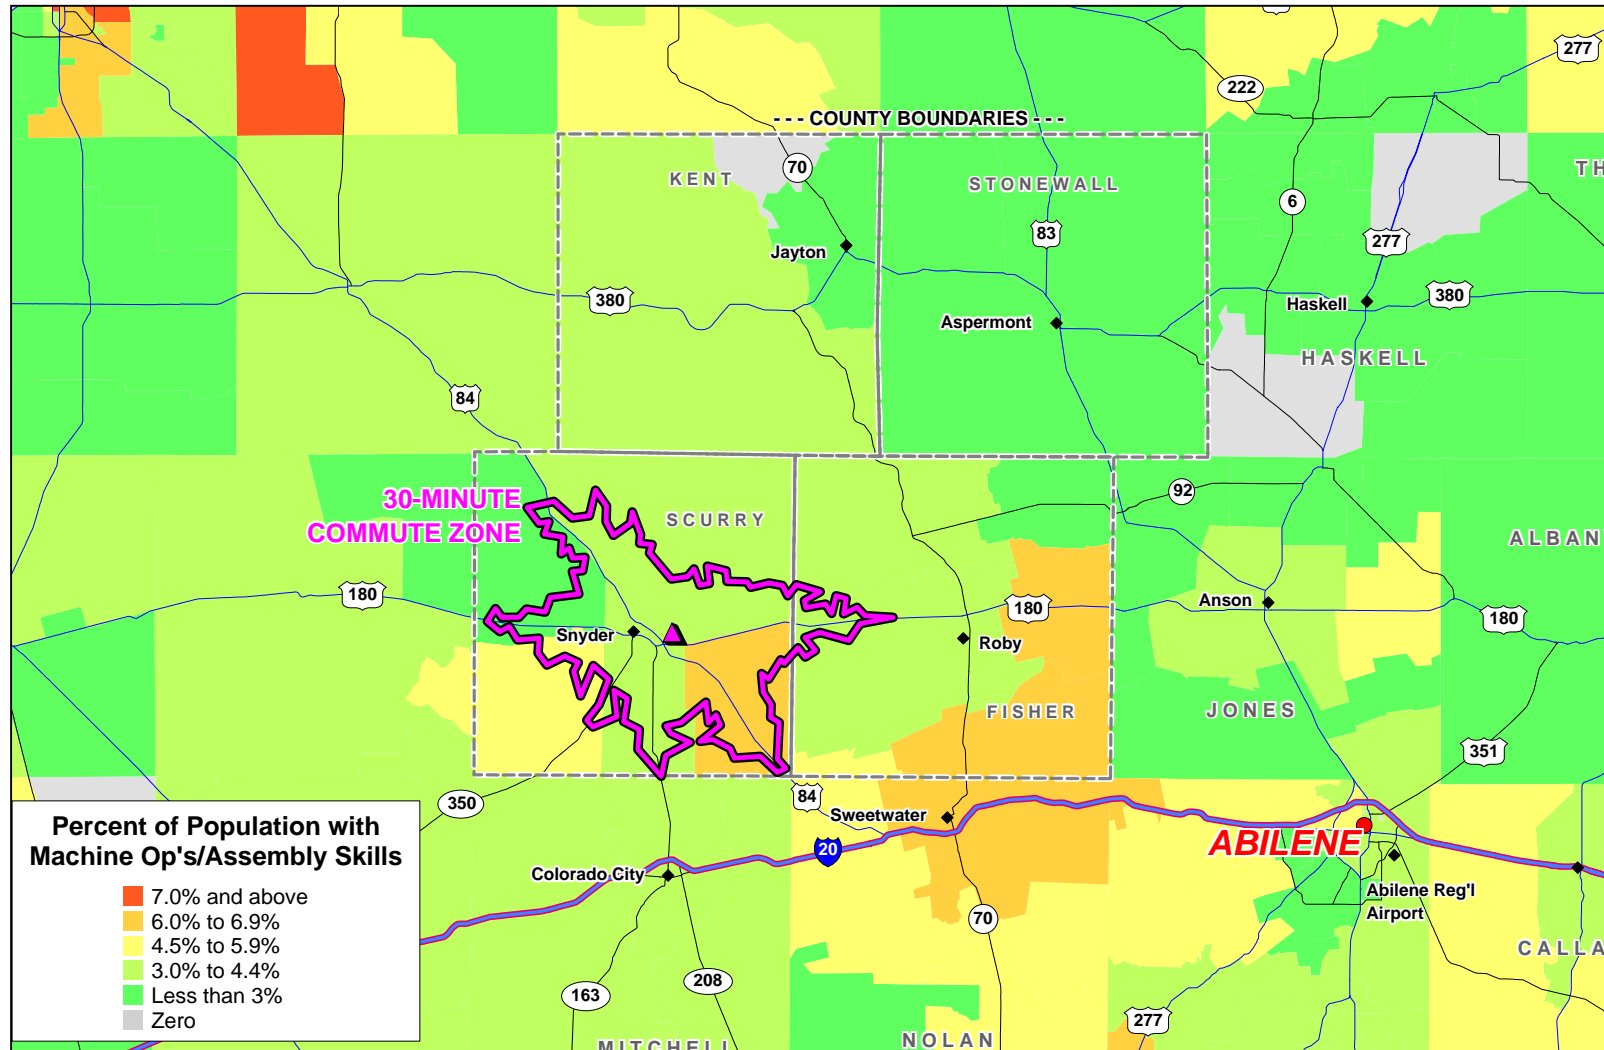

**EXHIBIT A-19
 SNYDER REGION
 PROJECTED POPULATION CHANGE 1990-2001 BY ZIP CODE
 30-MINUTE COMMUTE ZONE FROM 1201 LORBER LANE, SNYDER, TX**

**EXHIBIT A-20
 SNYDER REGION
 MEDIAN HOUSEHOLD INCOME BY ZIP CODE
 30-MINUTE COMMUTE ZONE FROM 1201 LORBER LANE, SNYDER, TX**

**EXHIBIT A-21
 SNYDER REGION
 DISTRIBUTION OF POPULATION WITH 12-15 YEARS EDUCATION BY ZIP CODE
 30-MINUTE COMMUTE ZONE FROM 1201 LORBER LANE, SNYDER, TX**

EXHIBIT A-22
SNYDER REGION
DISTRIBUTION OF POPULATION WITH MACHINE OPERATION/ASSEMBLY SKILLS BY ZIP CODE
30-MINUTE COMMUTE ZONE FROM 1201 LORBER LANE, SNYDER, TX

**EXHIBIT A-23
SNYDER REGION
DISTRIBUTION OF POPULATION WITH TECHNICAL SKILLS BY ZIP CODE
30-MINUTE COMMUTE ZONE FROM 1201 LORBER LANE, SNYDER, TX**

EXHIBIT A-24
SNYDER REGION
DISTRIBUTION OF POPULATION WITH CLERICAL SKILLS BY ZIP CODE
30-MINUTE COMMUTE ZONE FROM 1201 LORBER LANE, SNYDER, TX