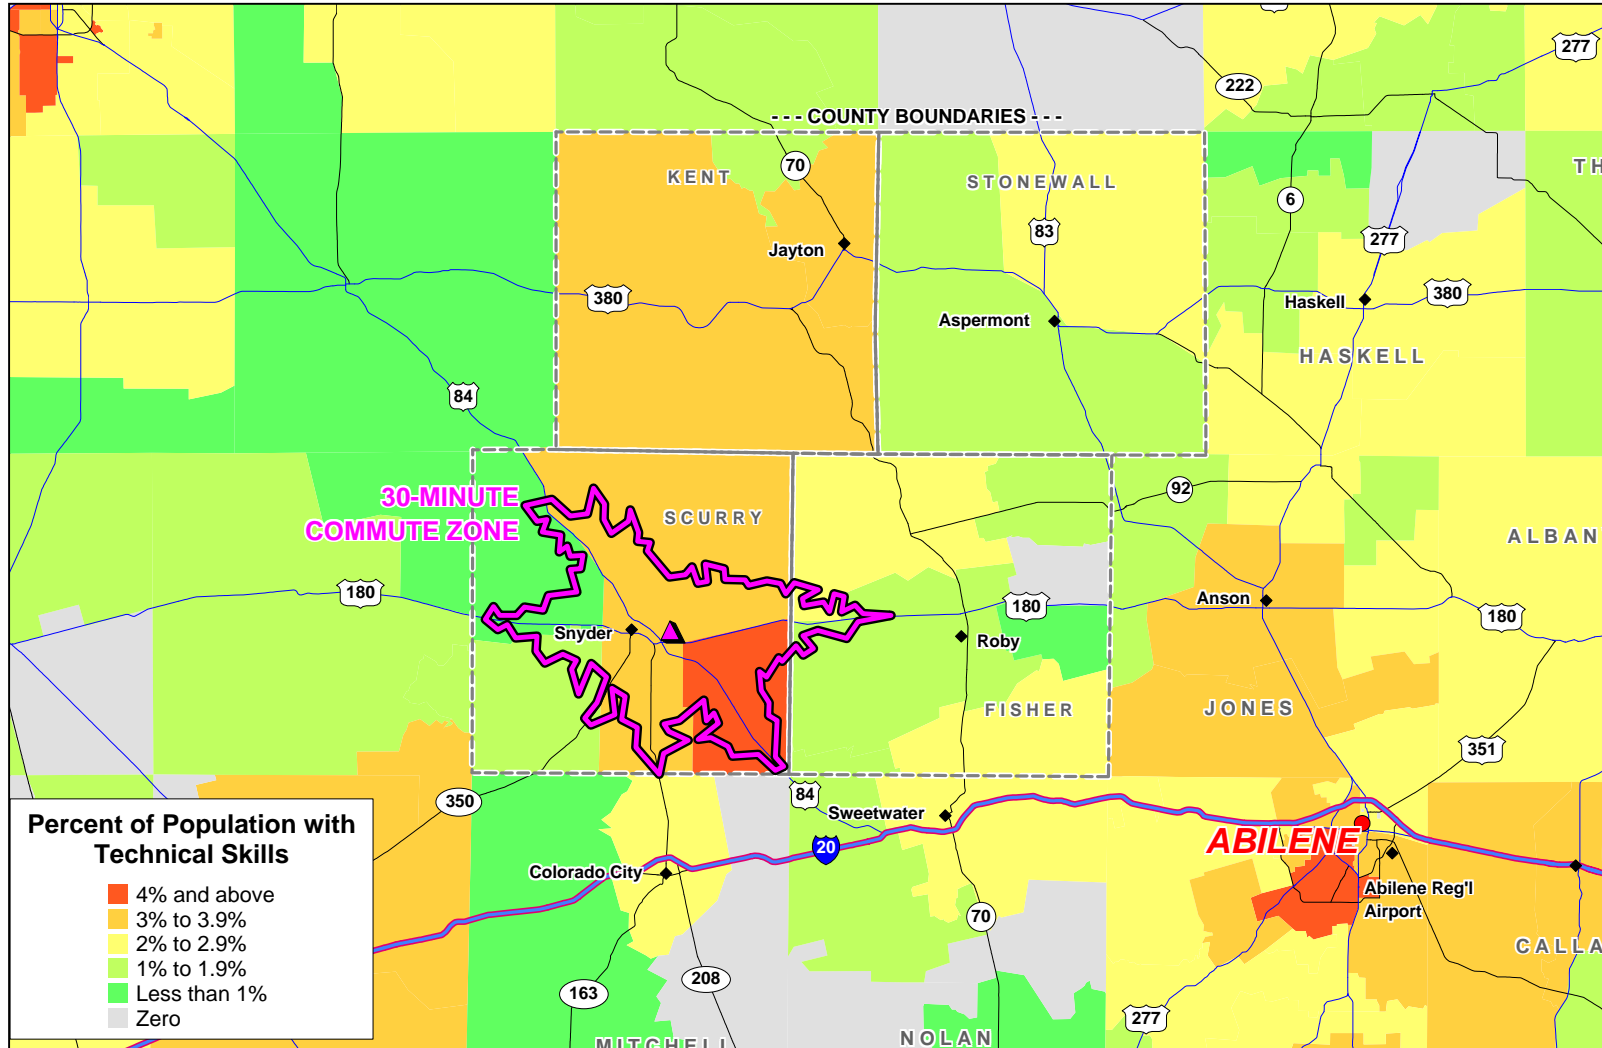

**EXHIBIT A-19
 SNYDER REGION
 PROJECTED POPULATION CHANGE 1990-2001 BY ZIP CODE
 30-MINUTE COMMUTE ZONE FROM 1201 LORBER LANE, SNYDER, TX**

**EXHIBIT A-20
 SNYDER REGION
 MEDIAN HOUSEHOLD INCOME BY ZIP CODE
 30-MINUTE COMMUTE ZONE FROM 1201 LORBER LANE, SNYDER, TX**

**EXHIBIT A-21
 SNYDER REGION
 DISTRIBUTION OF POPULATION WITH 12-15 YEARS EDUCATION BY ZIP CODE
 30-MINUTE COMMUTE ZONE FROM 1201 LORBER LANE, SNYDER, TX**

EXHIBIT A-22
SNYDER REGION
DISTRIBUTION OF POPULATION WITH MACHINE OPERATION/ASSEMBLY SKILLS BY ZIP CODE
30-MINUTE COMMUTE ZONE FROM 1201 LORBER LANE, SNYDER, TX

**EXHIBIT A-23
SNYDER REGION
DISTRIBUTION OF POPULATION WITH TECHNICAL SKILLS BY ZIP CODE
30-MINUTE COMMUTE ZONE FROM 1201 LORBER LANE, SNYDER, TX**

EXHIBIT A-24
SNYDER REGION
DISTRIBUTION OF POPULATION WITH CLERICAL SKILLS BY ZIP CODE
30-MINUTE COMMUTE ZONE FROM 1201 LORBER LANE, SNYDER, TX