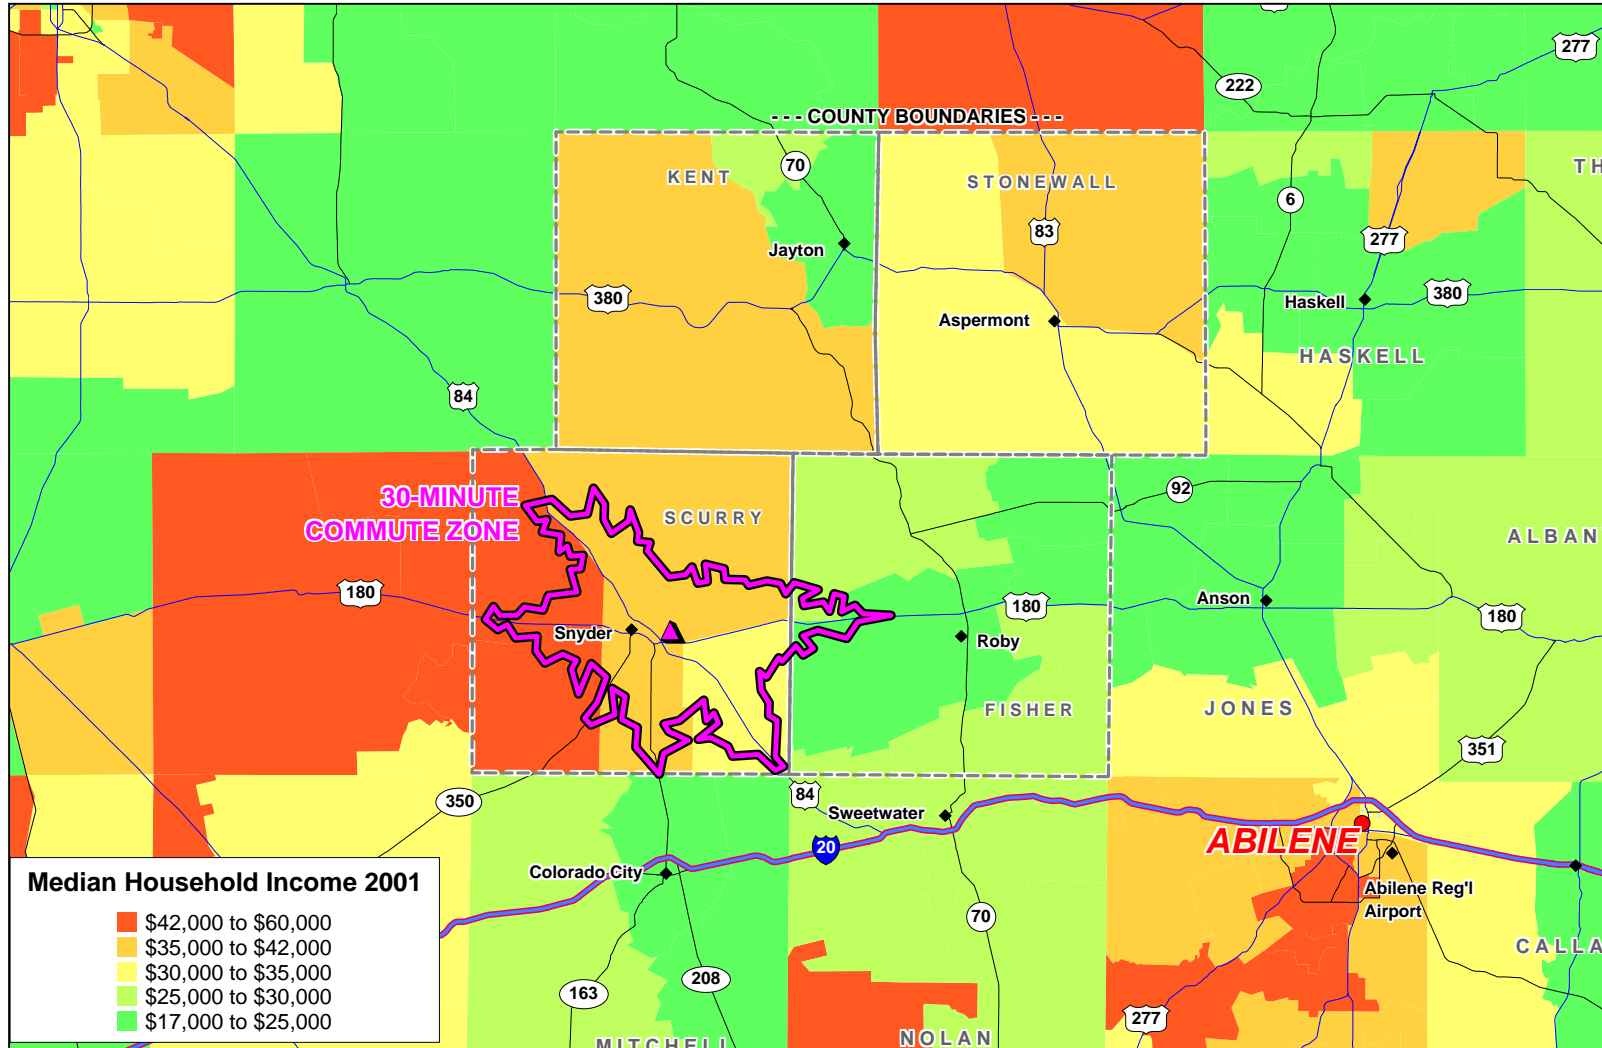

**EXHIBIT A-19  
 SNYDER REGION  
 PROJECTED POPULATION CHANGE 1990-2001 BY ZIP CODE  
 30-MINUTE COMMUTE ZONE FROM 1201 LORBER LANE, SNYDER, TX**

**EXHIBIT A-20  
 SNYDER REGION  
 MEDIAN HOUSEHOLD INCOME BY ZIP CODE  
 30-MINUTE COMMUTE ZONE FROM 1201 LORBER LANE, SNYDER, TX**

**EXHIBIT A-21  
 SNYDER REGION  
 DISTRIBUTION OF POPULATION WITH 12-15 YEARS EDUCATION BY ZIP CODE  
 30-MINUTE COMMUTE ZONE FROM 1201 LORBER LANE, SNYDER, TX**

**EXHIBIT A-22**  
**SNYDER REGION**  
**DISTRIBUTION OF POPULATION WITH MACHINE OPERATION/ASSEMBLY SKILLS BY ZIP CODE**  
**30-MINUTE COMMUTE ZONE FROM 1201 LORBER LANE, SNYDER, TX**

**EXHIBIT A-23  
 SNYDER REGION  
 DISTRIBUTION OF POPULATION WITH TECHNICAL SKILLS BY ZIP CODE  
 30-MINUTE COMMUTE ZONE FROM 1201 LORBER LANE, SNYDER, TX**

**EXHIBIT A-24**  
**SNYDER REGION**  
**DISTRIBUTION OF POPULATION WITH CLERICAL SKILLS BY ZIP CODE**  
**30-MINUTE COMMUTE ZONE FROM 1201 LORBER LANE, SNYDER, TX**