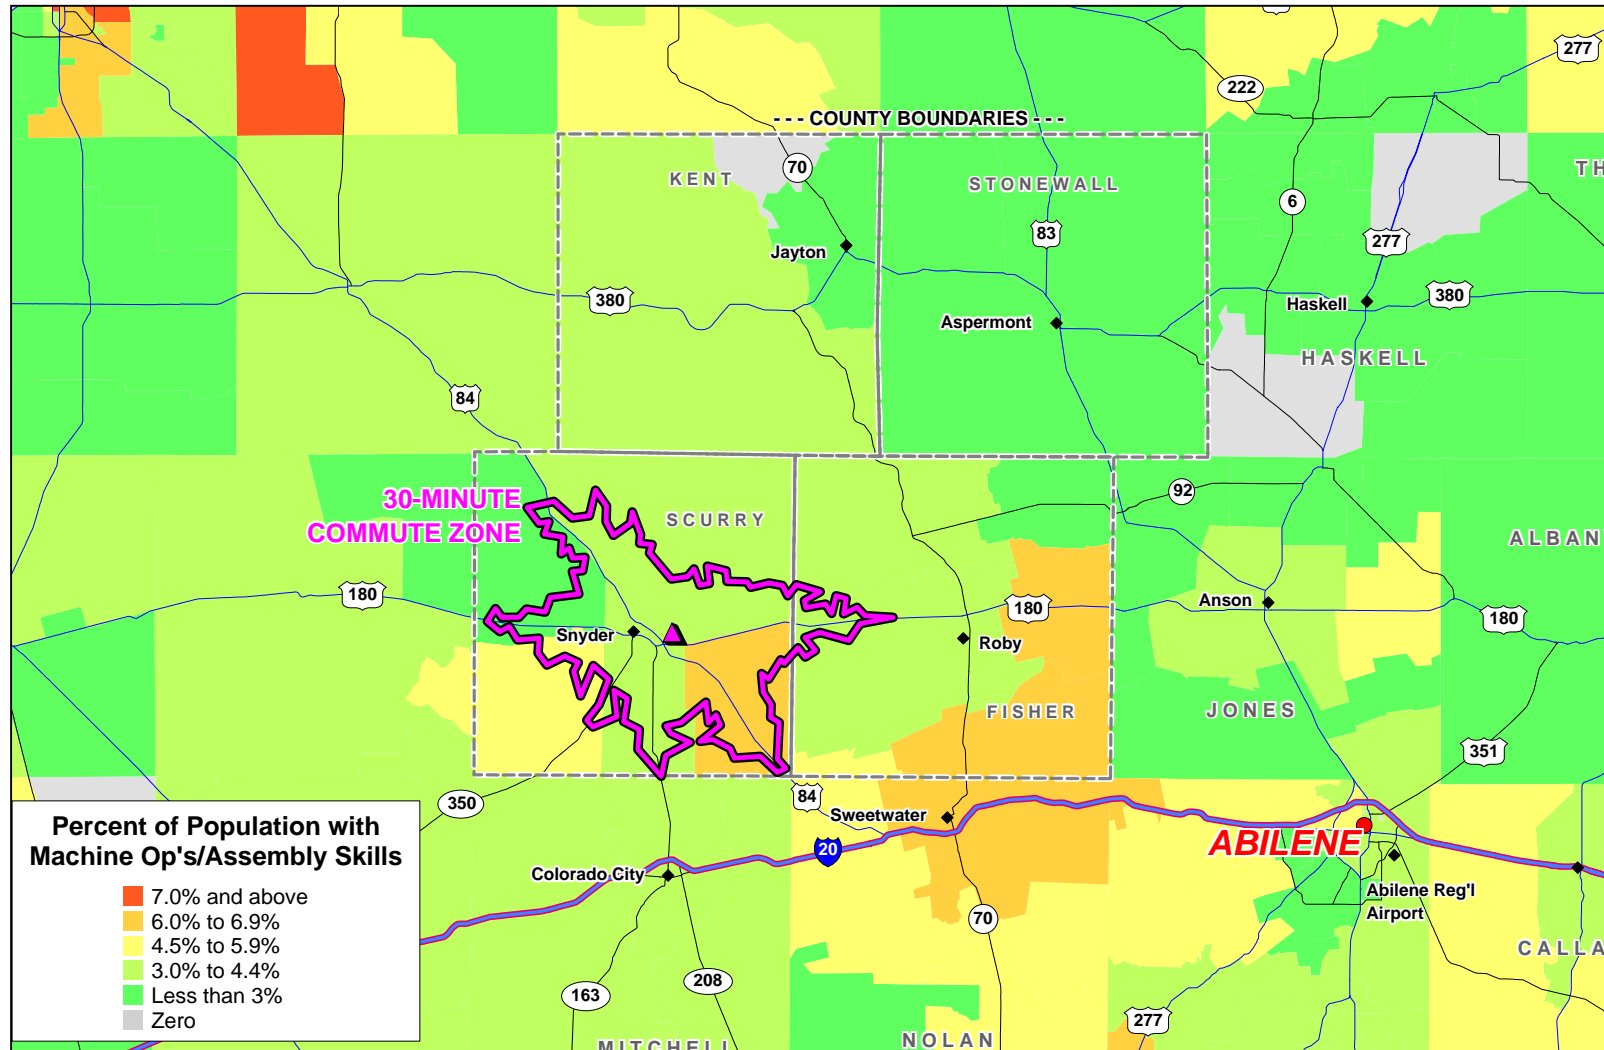

**EXHIBIT A-19  
 SNYDER REGION  
 PROJECTED POPULATION CHANGE 1990-2001 BY ZIP CODE  
 30-MINUTE COMMUTE ZONE FROM 1201 LORBER LANE, SNYDER, TX**

**EXHIBIT A-20  
 SNYDER REGION  
 MEDIAN HOUSEHOLD INCOME BY ZIP CODE  
 30-MINUTE COMMUTE ZONE FROM 1201 LORBER LANE, SNYDER, TX**

**EXHIBIT A-21  
 SNYDER REGION  
 DISTRIBUTION OF POPULATION WITH 12-15 YEARS EDUCATION BY ZIP CODE  
 30-MINUTE COMMUTE ZONE FROM 1201 LORBER LANE, SNYDER, TX**

**EXHIBIT A-22**  
**SNYDER REGION**  
**DISTRIBUTION OF POPULATION WITH MACHINE OPERATION/ASSEMBLY SKILLS BY ZIP CODE**  
**30-MINUTE COMMUTE ZONE FROM 1201 LORBER LANE, SNYDER, TX**

**EXHIBIT A-23  
 SNYDER REGION  
 DISTRIBUTION OF POPULATION WITH TECHNICAL SKILLS BY ZIP CODE  
 30-MINUTE COMMUTE ZONE FROM 1201 LORBER LANE, SNYDER, TX**

**EXHIBIT A-24**  
**SNYDER REGION**  
**DISTRIBUTION OF POPULATION WITH CLERICAL SKILLS BY ZIP CODE**  
**30-MINUTE COMMUTE ZONE FROM 1201 LORBER LANE, SNYDER, TX**