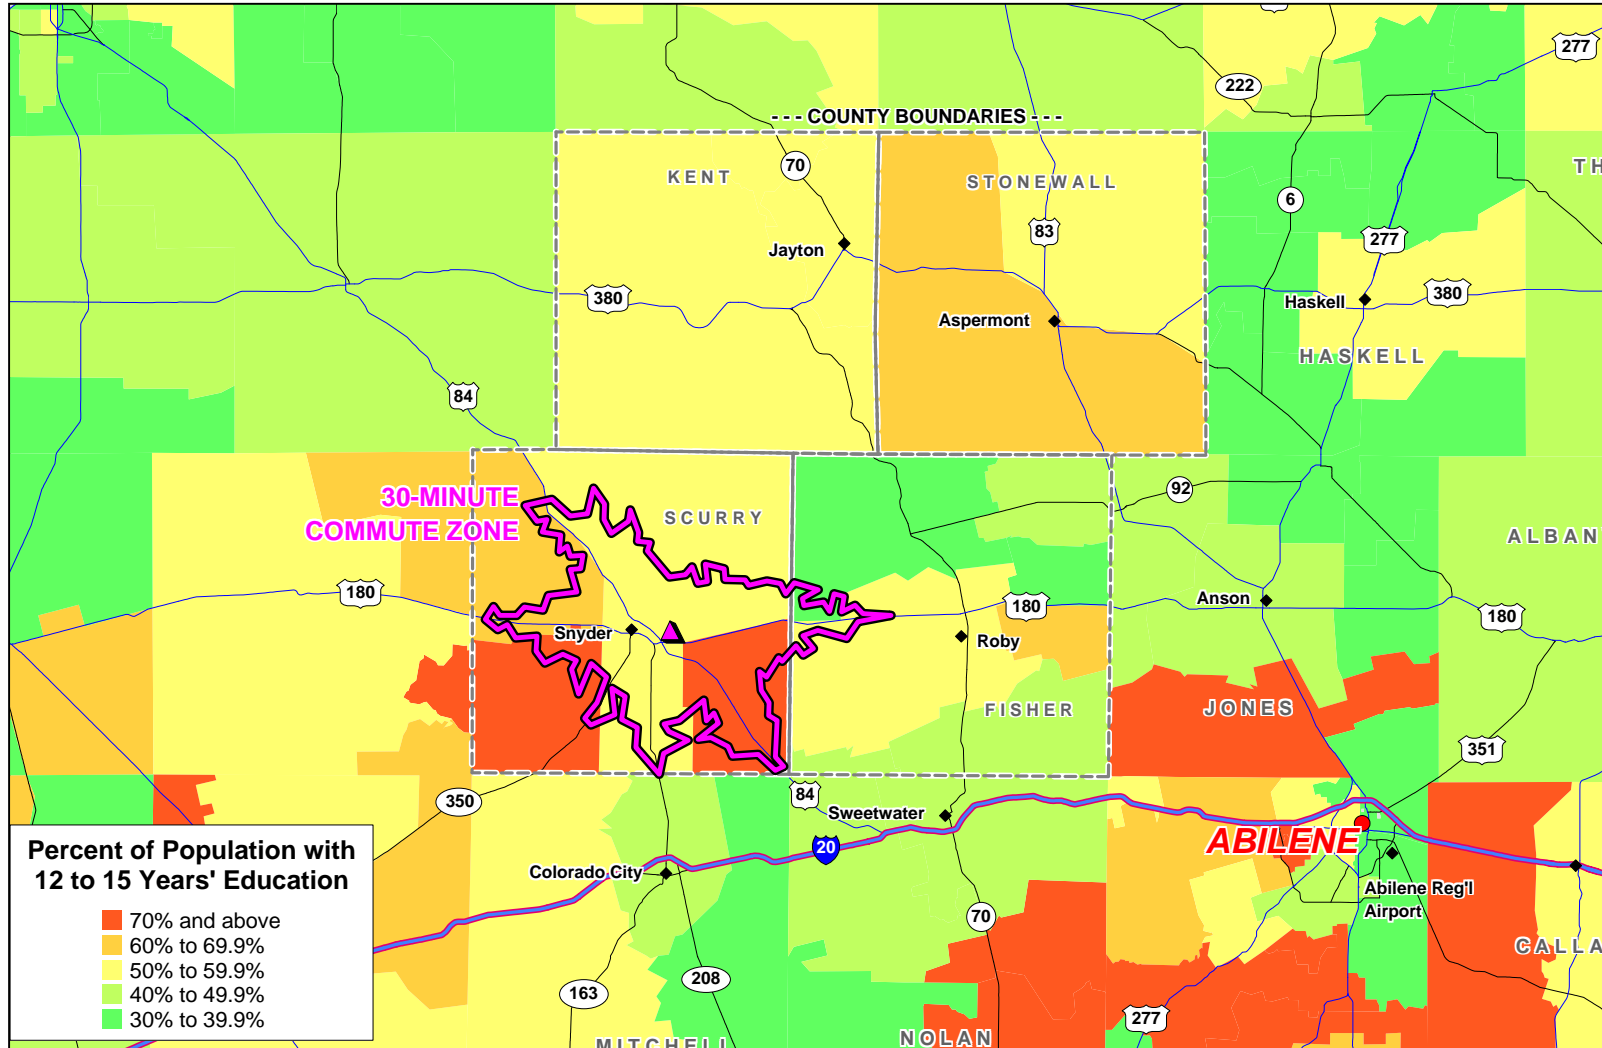

**EXHIBIT A-19  
 SNYDER REGION  
 PROJECTED POPULATION CHANGE 1990-2001 BY ZIP CODE  
 30-MINUTE COMMUTE ZONE FROM 1201 LORBER LANE, SNYDER, TX**

**EXHIBIT A-20  
 SNYDER REGION  
 MEDIAN HOUSEHOLD INCOME BY ZIP CODE  
 30-MINUTE COMMUTE ZONE FROM 1201 LORBER LANE, SNYDER, TX**

**EXHIBIT A-21  
 SNYDER REGION  
 DISTRIBUTION OF POPULATION WITH 12-15 YEARS EDUCATION BY ZIP CODE  
 30-MINUTE COMMUTE ZONE FROM 1201 LORBER LANE, SNYDER, TX**

**EXHIBIT A-22**  
**SNYDER REGION**  
**DISTRIBUTION OF POPULATION WITH MACHINE OPERATION/ASSEMBLY SKILLS BY ZIP CODE**  
**30-MINUTE COMMUTE ZONE FROM 1201 LORBER LANE, SNYDER, TX**

**EXHIBIT A-23  
 SNYDER REGION  
 DISTRIBUTION OF POPULATION WITH TECHNICAL SKILLS BY ZIP CODE  
 30-MINUTE COMMUTE ZONE FROM 1201 LORBER LANE, SNYDER, TX**

**EXHIBIT A-24**  
**SNYDER REGION**  
**DISTRIBUTION OF POPULATION WITH CLERICAL SKILLS BY ZIP CODE**  
**30-MINUTE COMMUTE ZONE FROM 1201 LORBER LANE, SNYDER, TX**