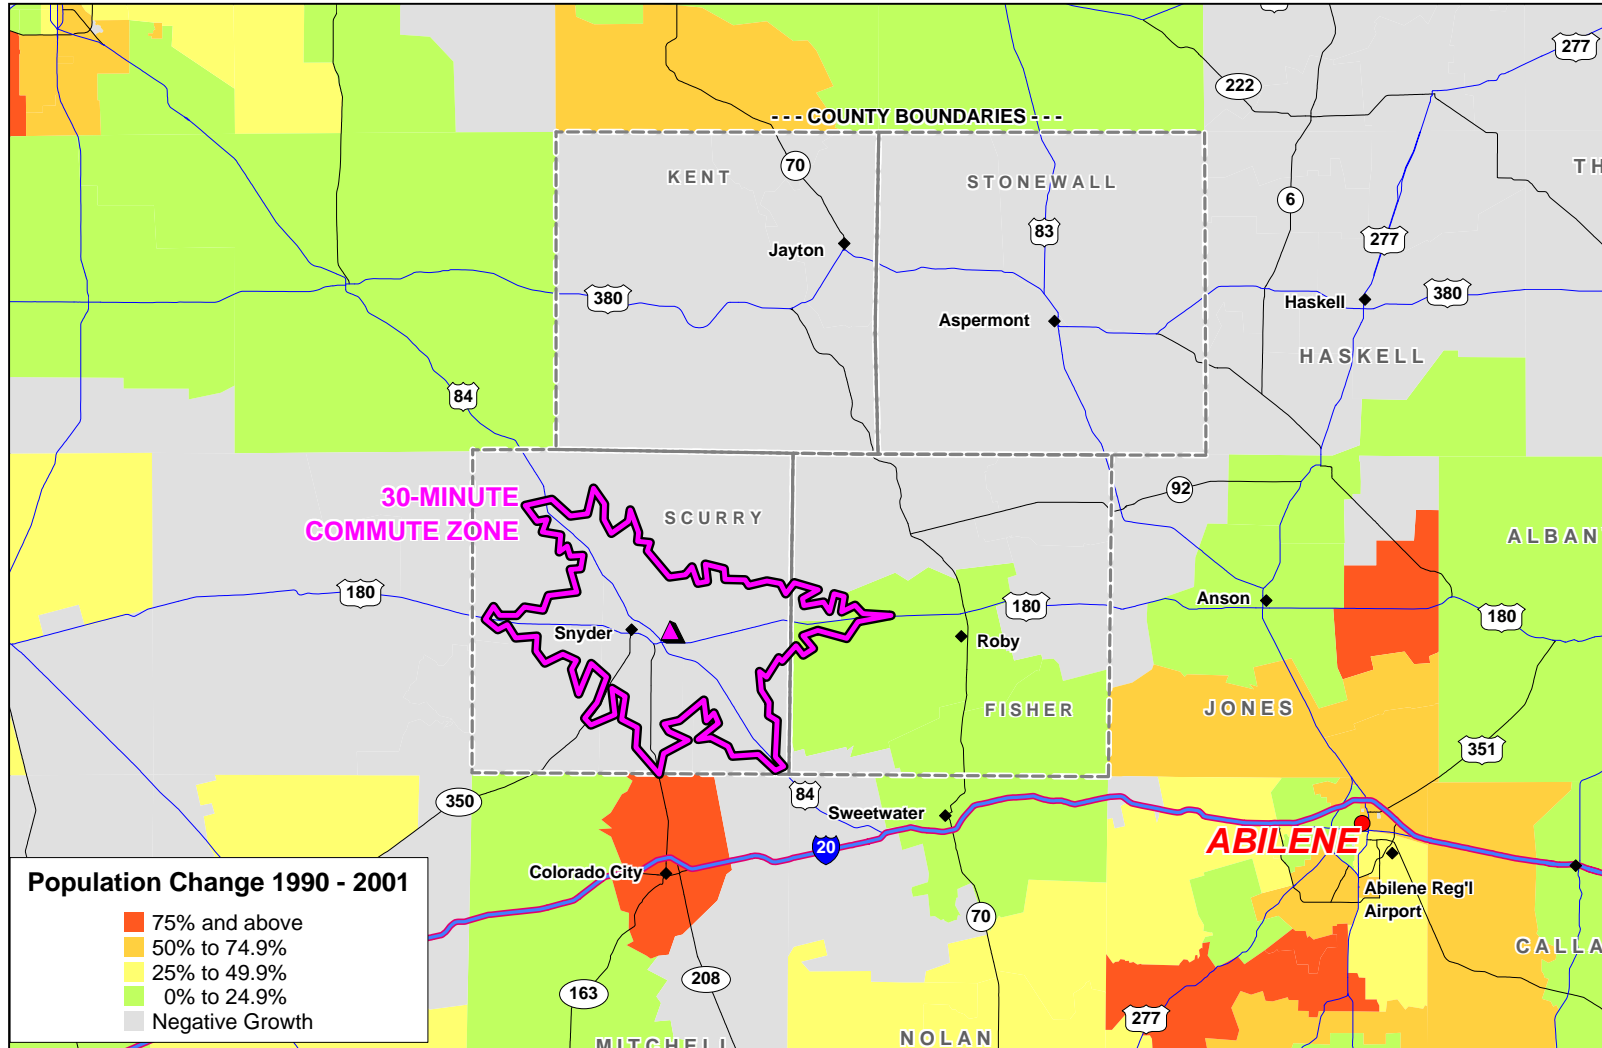

**EXHIBIT A-19
 SNYDER REGION
 PROJECTED POPULATION CHANGE 1990-2001 BY ZIP CODE
 30-MINUTE COMMUTE ZONE FROM 1201 LORBER LANE, SNYDER, TX**

**EXHIBIT A-20
 SNYDER REGION
 MEDIAN HOUSEHOLD INCOME BY ZIP CODE
 30-MINUTE COMMUTE ZONE FROM 1201 LORBER LANE, SNYDER, TX**

**EXHIBIT A-21
 SNYDER REGION
 DISTRIBUTION OF POPULATION WITH 12-15 YEARS EDUCATION BY ZIP CODE
 30-MINUTE COMMUTE ZONE FROM 1201 LORBER LANE, SNYDER, TX**

EXHIBIT A-22
SNYDER REGION
DISTRIBUTION OF POPULATION WITH MACHINE OPERATION/ASSEMBLY SKILLS BY ZIP CODE
30-MINUTE COMMUTE ZONE FROM 1201 LORBER LANE, SNYDER, TX

**EXHIBIT A-23
SNYDER REGION
DISTRIBUTION OF POPULATION WITH TECHNICAL SKILLS BY ZIP CODE
30-MINUTE COMMUTE ZONE FROM 1201 LORBER LANE, SNYDER, TX**

EXHIBIT A-24
SNYDER REGION
DISTRIBUTION OF POPULATION WITH CLERICAL SKILLS BY ZIP CODE
30-MINUTE COMMUTE ZONE FROM 1201 LORBER LANE, SNYDER, TX