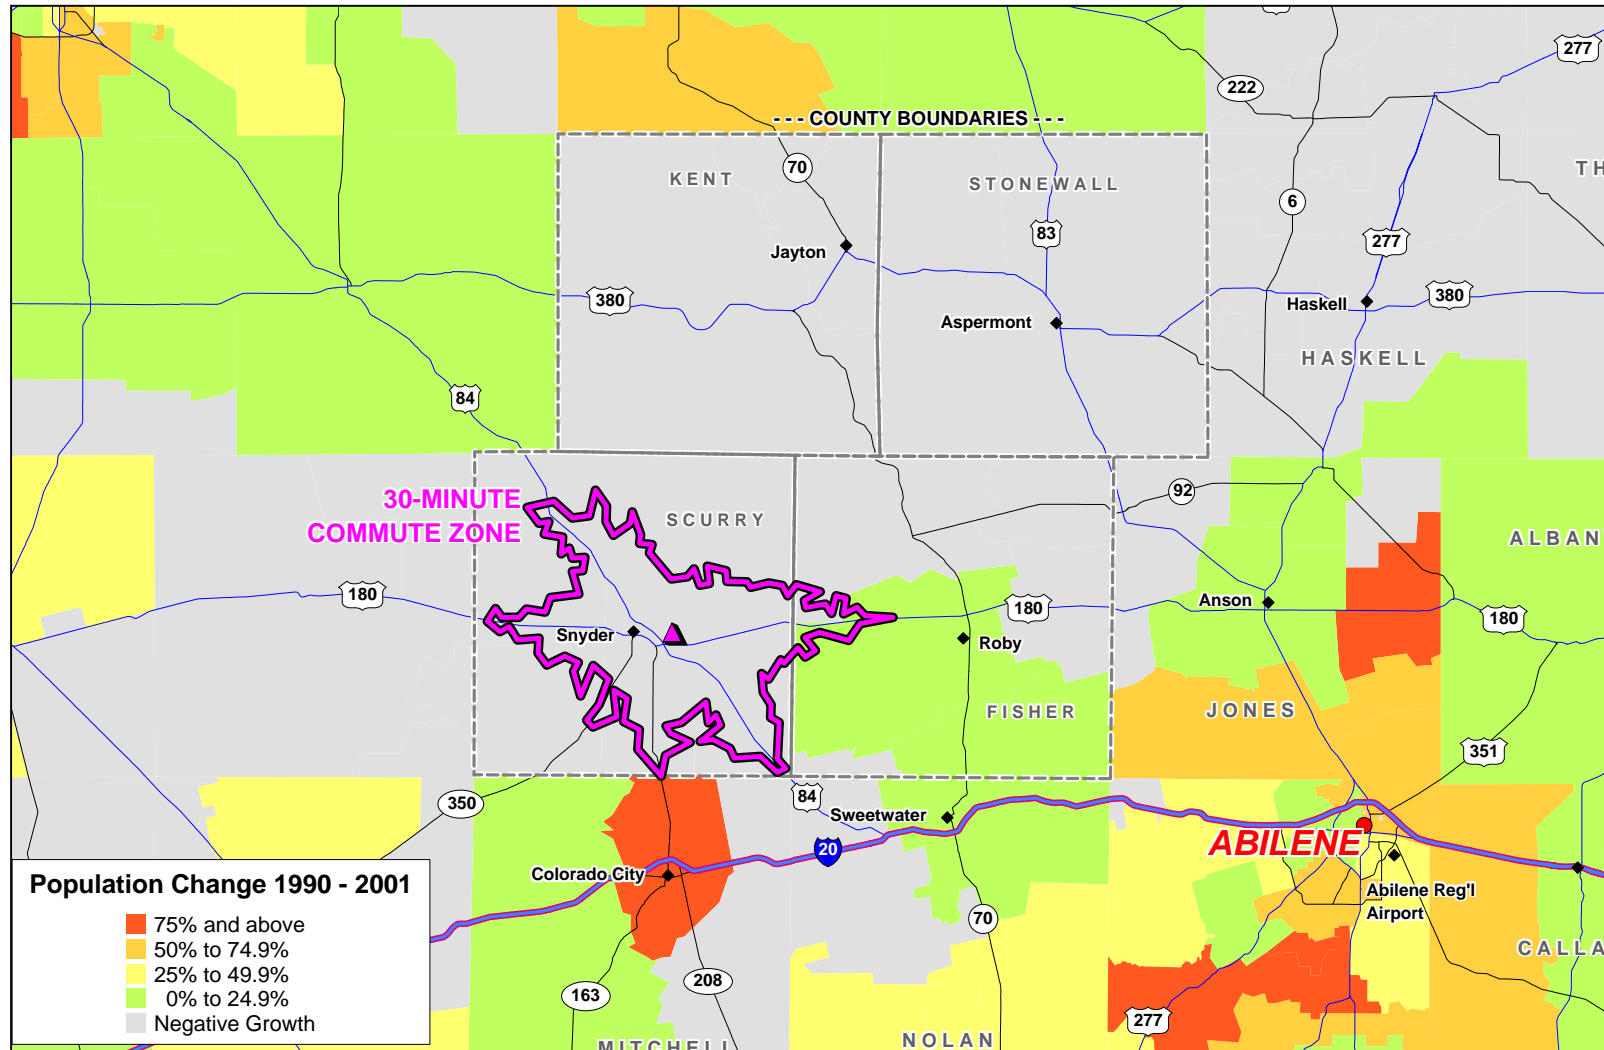

**EXHIBIT A-19  
 SNYDER REGION  
 PROJECTED POPULATION CHANGE 1990-2001 BY ZIP CODE  
 30-MINUTE COMMUTE ZONE FROM 1201 LORBER LANE, SNYDER, TX**

**EXHIBIT A-20  
 SNYDER REGION  
 MEDIAN HOUSEHOLD INCOME BY ZIP CODE  
 30-MINUTE COMMUTE ZONE FROM 1201 LORBER LANE, SNYDER, TX**

**EXHIBIT A-21  
 SNYDER REGION  
 DISTRIBUTION OF POPULATION WITH 12-15 YEARS EDUCATION BY ZIP CODE  
 30-MINUTE COMMUTE ZONE FROM 1201 LORBER LANE, SNYDER, TX**

**EXHIBIT A-22**  
**SNYDER REGION**  
**DISTRIBUTION OF POPULATION WITH MACHINE OPERATION/ASSEMBLY SKILLS BY ZIP CODE**  
**30-MINUTE COMMUTE ZONE FROM 1201 LORBER LANE, SNYDER, TX**

**EXHIBIT A-23  
 SNYDER REGION  
 DISTRIBUTION OF POPULATION WITH TECHNICAL SKILLS BY ZIP CODE  
 30-MINUTE COMMUTE ZONE FROM 1201 LORBER LANE, SNYDER, TX**

**EXHIBIT A-24**  
**SNYDER REGION**  
**DISTRIBUTION OF POPULATION WITH CLERICAL SKILLS BY ZIP CODE**  
**30-MINUTE COMMUTE ZONE FROM 1201 LORBER LANE, SNYDER, TX**