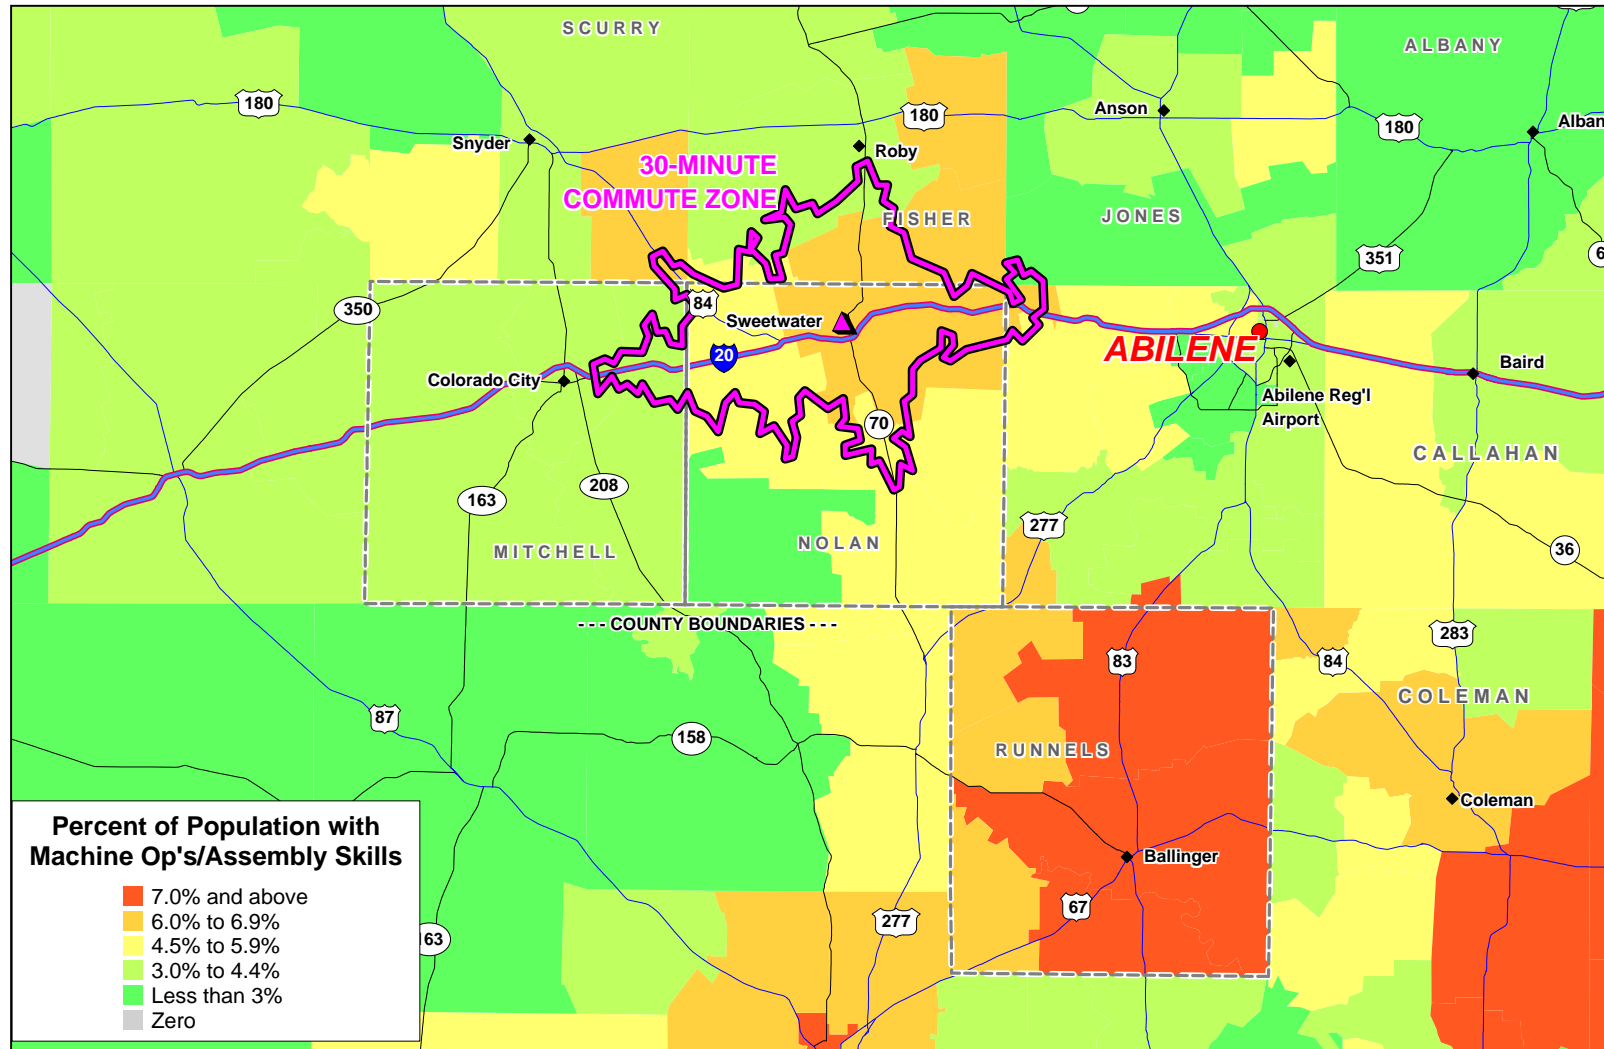

**EXHIBIT A-13  
SWEETWATER REGION  
PROJECTED POPULATION CHANGE 1990-2001 BY ZIP CODE  
30-MINUTE COMMUTE ZONE FROM 110 E. BROADWAY AVE., SWEETWATER, TX**

**EXHIBIT A-14  
SWEETWATER REGION  
MEDIAN HOUSEHOLD INCOME BY ZIP CODE  
30-MINUTE COMMUTE ZONE FROM 110 E. BROADWAY AVE., SWEETWATER, TX**

**EXHIBIT A-15  
SWEETWATER REGION  
DISTRIBUTION OF POPULATION WITH 12-15 YEARS EDUCATION BY ZIP CODE  
30-MINUTE COMMUTE ZONE FROM 110 E. BROADWAY AVE., SWEETWATER, TX**

**EXHIBIT A-16  
SWEETWATER REGION  
DISTRIBUTION OF POPULATION WITH MACHINE OPERATION/ASSEMBLY SKILLS BY ZIP CODE  
30-MINUTE COMMUTE ZONE FROM 110 E. BROADWAY AVE., SWEETWATER, TX**

**EXHIBIT A-17  
SWEETWATER REGION  
DISTRIBUTION OF POPULATION WITH TECHNICAL SKILLS BY ZIP CODE  
30-MINUTE COMMUTE ZONE FROM 110 E. BROADWAY AVE., SWEETWATER, TX**

**EXHIBIT A-18  
SWEETWATER REGION  
DISTRIBUTION OF POPULATION WITH CLERICAL SKILLS BY ZIP CODE  
30-MINUTE COMMUTE ZONE FROM 110 E. BROADWAY AVE., SWEETWATER, TX**