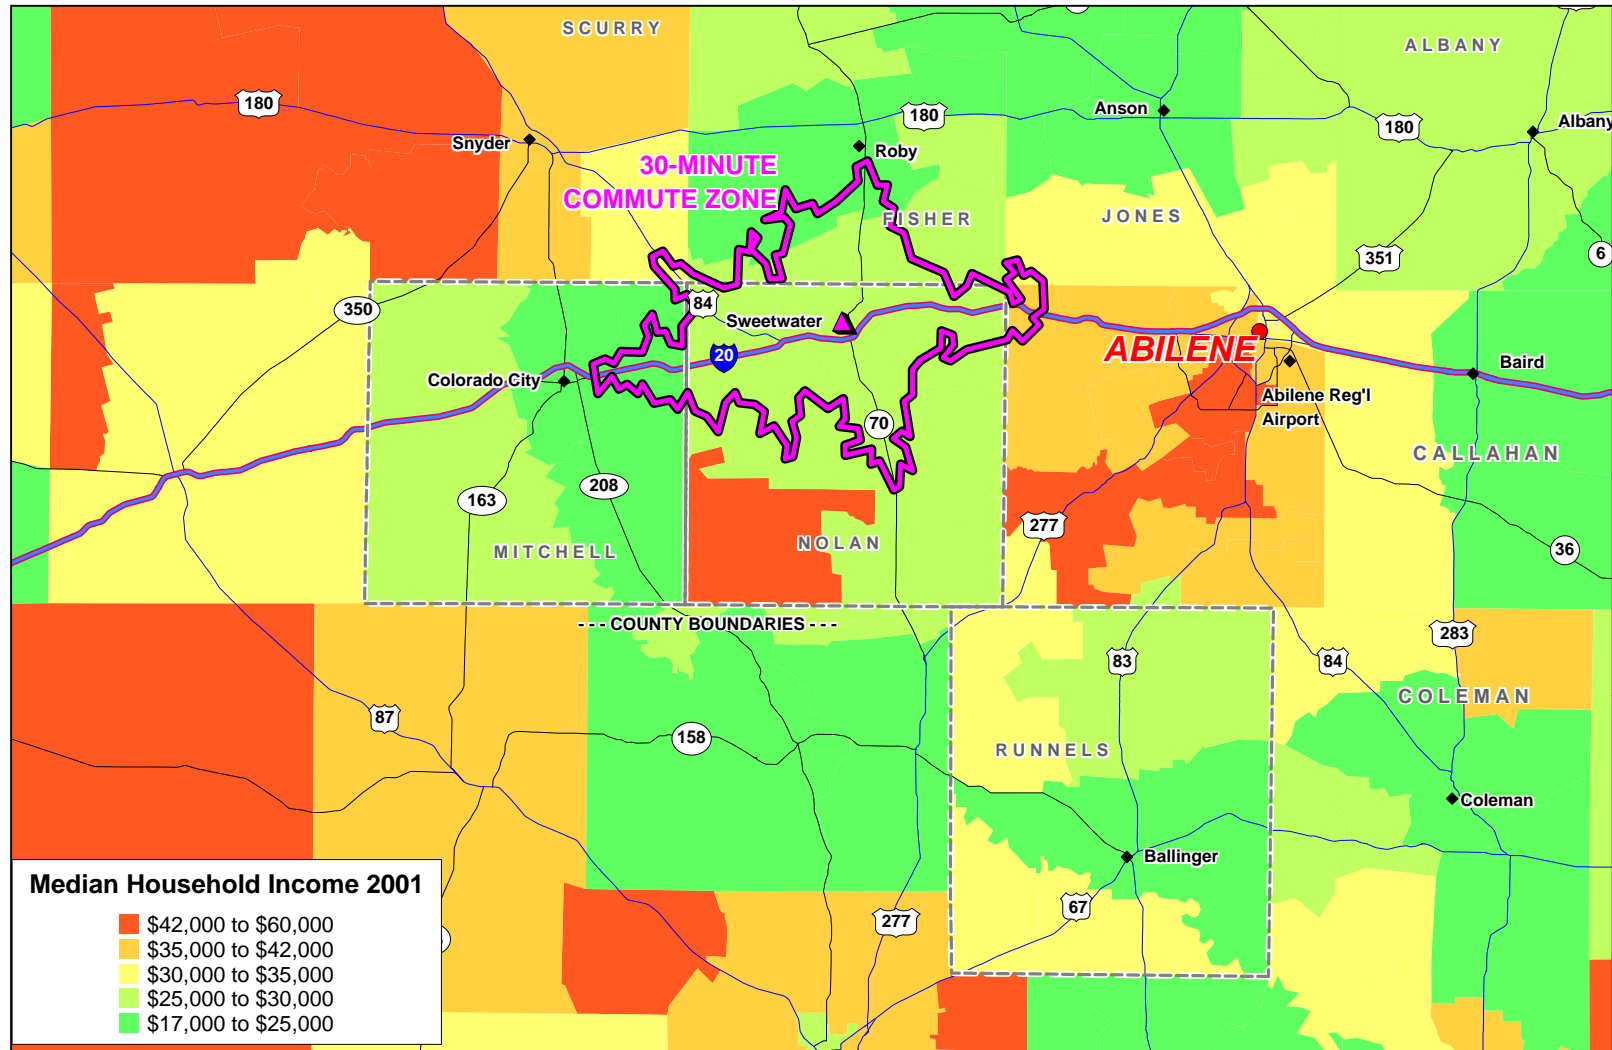

**EXHIBIT A-13  
SWEETWATER REGION  
PROJECTED POPULATION CHANGE 1990-2001 BY ZIP CODE  
30-MINUTE COMMUTE ZONE FROM 110 E. BROADWAY AVE., SWEETWATER, TX**

**EXHIBIT A-14  
SWEETWATER REGION  
MEDIAN HOUSEHOLD INCOME BY ZIP CODE  
30-MINUTE COMMUTE ZONE FROM 110 E. BROADWAY AVE., SWEETWATER, TX**

**EXHIBIT A-15  
SWEETWATER REGION  
DISTRIBUTION OF POPULATION WITH 12-15 YEARS EDUCATION BY ZIP CODE  
30-MINUTE COMMUTE ZONE FROM 110 E. BROADWAY AVE., SWEETWATER, TX**

**EXHIBIT A-16  
SWEETWATER REGION  
DISTRIBUTION OF POPULATION WITH MACHINE OPERATION/ASSEMBLY SKILLS BY ZIP CODE  
30-MINUTE COMMUTE ZONE FROM 110 E. BROADWAY AVE., SWEETWATER, TX**

**EXHIBIT A-17  
SWEETWATER REGION  
DISTRIBUTION OF POPULATION WITH TECHNICAL SKILLS BY ZIP CODE  
30-MINUTE COMMUTE ZONE FROM 110 E. BROADWAY AVE., SWEETWATER, TX**

**EXHIBIT A-18  
SWEETWATER REGION  
DISTRIBUTION OF POPULATION WITH CLERICAL SKILLS BY ZIP CODE  
30-MINUTE COMMUTE ZONE FROM 110 E. BROADWAY AVE., SWEETWATER, TX**