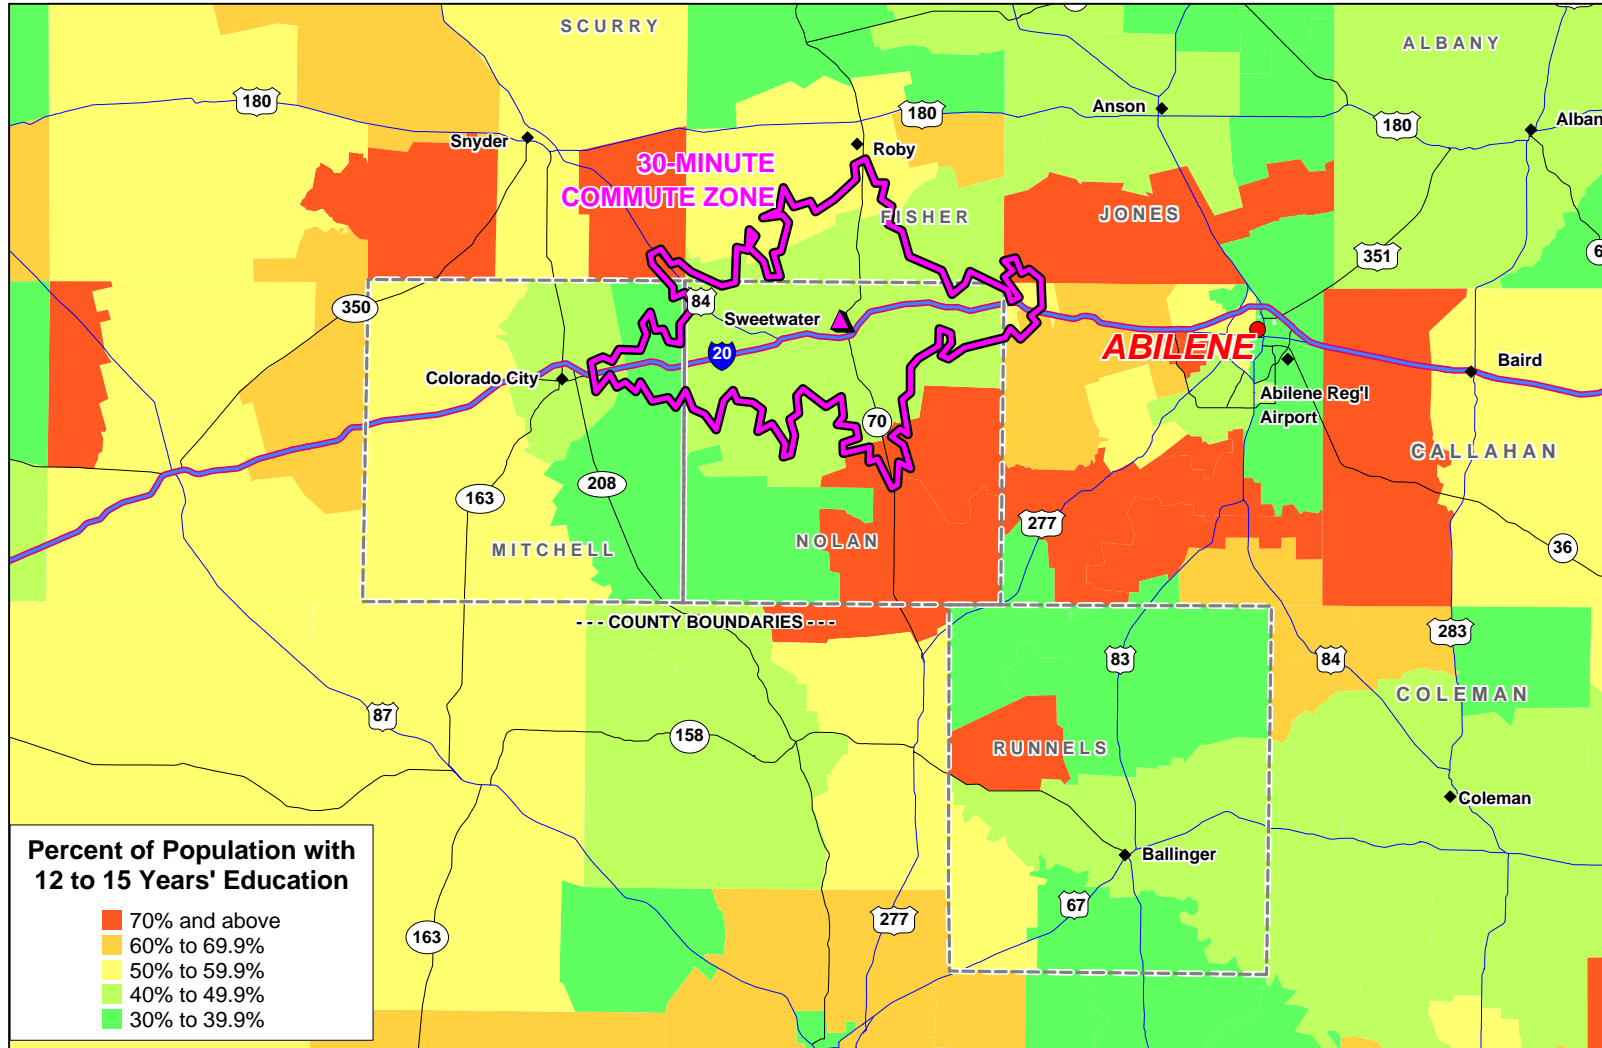

**EXHIBIT A-13  
SWEETWATER REGION  
PROJECTED POPULATION CHANGE 1990-2001 BY ZIP CODE  
30-MINUTE COMMUTE ZONE FROM 110 E. BROADWAY AVE., SWEETWATER, TX**

**EXHIBIT A-14  
SWEETWATER REGION  
MEDIAN HOUSEHOLD INCOME BY ZIP CODE  
30-MINUTE COMMUTE ZONE FROM 110 E. BROADWAY AVE., SWEETWATER, TX**

**EXHIBIT A-15  
SWEETWATER REGION  
DISTRIBUTION OF POPULATION WITH 12-15 YEARS EDUCATION BY ZIP CODE  
30-MINUTE COMMUTE ZONE FROM 110 E. BROADWAY AVE., SWEETWATER, TX**

**EXHIBIT A-16  
SWEETWATER REGION  
DISTRIBUTION OF POPULATION WITH MACHINE OPERATION/ASSEMBLY SKILLS BY ZIP CODE  
30-MINUTE COMMUTE ZONE FROM 110 E. BROADWAY AVE., SWEETWATER, TX**

**EXHIBIT A-17  
SWEETWATER REGION  
DISTRIBUTION OF POPULATION WITH TECHNICAL SKILLS BY ZIP CODE  
30-MINUTE COMMUTE ZONE FROM 110 E. BROADWAY AVE., SWEETWATER, TX**

**EXHIBIT A-18  
SWEETWATER REGION  
DISTRIBUTION OF POPULATION WITH CLERICAL SKILLS BY ZIP CODE  
30-MINUTE COMMUTE ZONE FROM 110 E. BROADWAY AVE., SWEETWATER, TX**