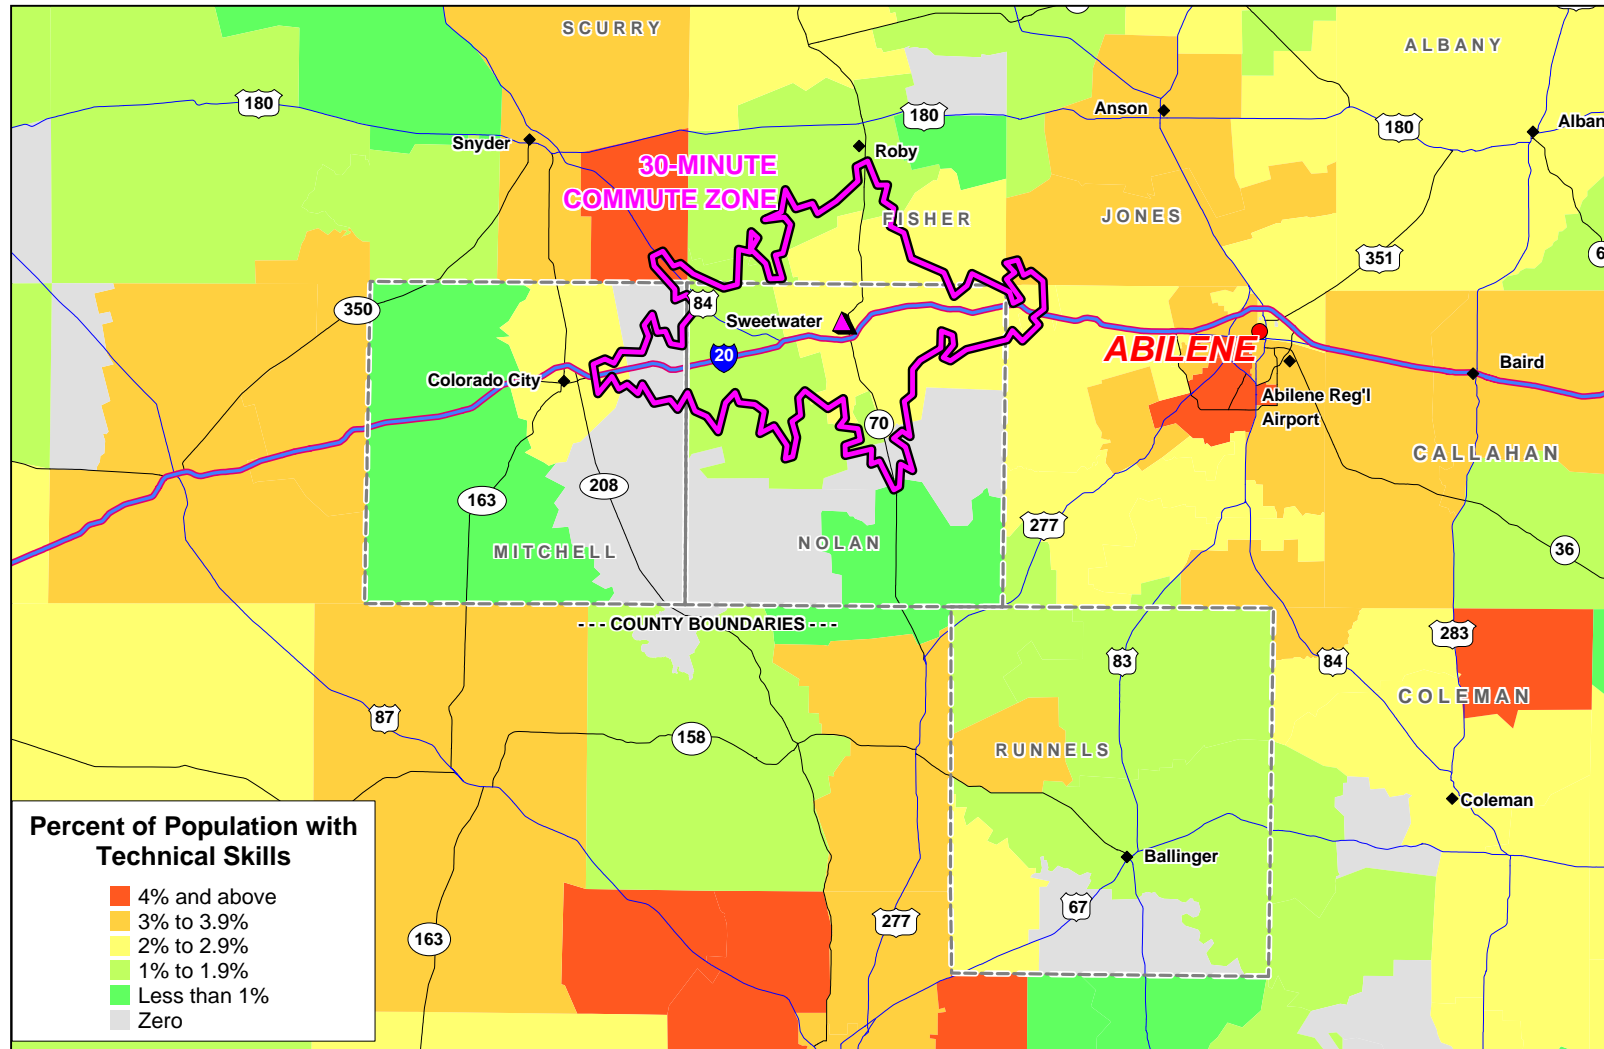

**EXHIBIT A-13  
SWEETWATER REGION  
PROJECTED POPULATION CHANGE 1990-2001 BY ZIP CODE  
30-MINUTE COMMUTE ZONE FROM 110 E. BROADWAY AVE., SWEETWATER, TX**

**EXHIBIT A-14  
SWEETWATER REGION  
MEDIAN HOUSEHOLD INCOME BY ZIP CODE  
30-MINUTE COMMUTE ZONE FROM 110 E. BROADWAY AVE., SWEETWATER, TX**

**EXHIBIT A-15  
SWEETWATER REGION  
DISTRIBUTION OF POPULATION WITH 12-15 YEARS EDUCATION BY ZIP CODE  
30-MINUTE COMMUTE ZONE FROM 110 E. BROADWAY AVE., SWEETWATER, TX**

**EXHIBIT A-16  
SWEETWATER REGION  
DISTRIBUTION OF POPULATION WITH MACHINE OPERATION/ASSEMBLY SKILLS BY ZIP CODE  
30-MINUTE COMMUTE ZONE FROM 110 E. BROADWAY AVE., SWEETWATER, TX**

**EXHIBIT A-17  
SWEETWATER REGION  
DISTRIBUTION OF POPULATION WITH TECHNICAL SKILLS BY ZIP CODE  
30-MINUTE COMMUTE ZONE FROM 110 E. BROADWAY AVE., SWEETWATER, TX**

**EXHIBIT A-18  
SWEETWATER REGION  
DISTRIBUTION OF POPULATION WITH CLERICAL SKILLS BY ZIP CODE  
30-MINUTE COMMUTE ZONE FROM 110 E. BROADWAY AVE., SWEETWATER, TX**