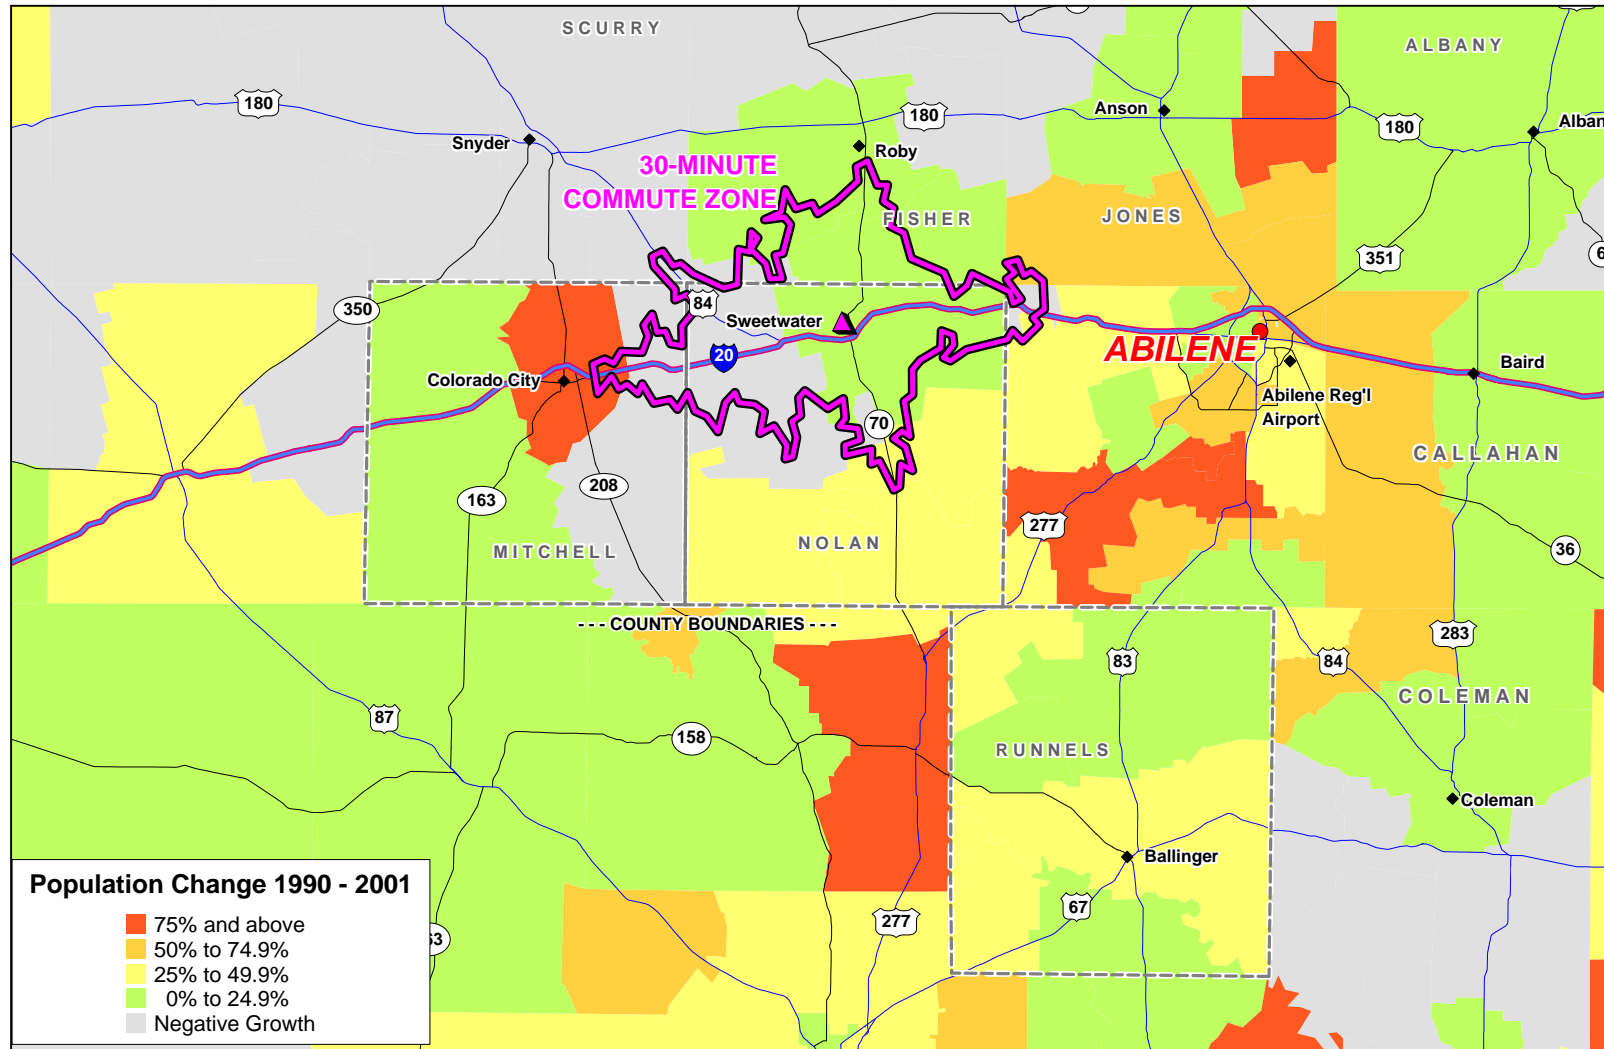

**EXHIBIT A-13  
SWEETWATER REGION  
PROJECTED POPULATION CHANGE 1990-2001 BY ZIP CODE  
30-MINUTE COMMUTE ZONE FROM 110 E. BROADWAY AVE., SWEETWATER, TX**

**EXHIBIT A-14  
SWEETWATER REGION  
MEDIAN HOUSEHOLD INCOME BY ZIP CODE  
30-MINUTE COMMUTE ZONE FROM 110 E. BROADWAY AVE., SWEETWATER, TX**

**EXHIBIT A-15  
SWEETWATER REGION  
DISTRIBUTION OF POPULATION WITH 12-15 YEARS EDUCATION BY ZIP CODE  
30-MINUTE COMMUTE ZONE FROM 110 E. BROADWAY AVE., SWEETWATER, TX**

**EXHIBIT A-16  
SWEETWATER REGION  
DISTRIBUTION OF POPULATION WITH MACHINE OPERATION/ASSEMBLY SKILLS BY ZIP CODE  
30-MINUTE COMMUTE ZONE FROM 110 E. BROADWAY AVE., SWEETWATER, TX**

**EXHIBIT A-17  
SWEETWATER REGION  
DISTRIBUTION OF POPULATION WITH TECHNICAL SKILLS BY ZIP CODE  
30-MINUTE COMMUTE ZONE FROM 110 E. BROADWAY AVE., SWEETWATER, TX**

**EXHIBIT A-18  
SWEETWATER REGION  
DISTRIBUTION OF POPULATION WITH CLERICAL SKILLS BY ZIP CODE  
30-MINUTE COMMUTE ZONE FROM 110 E. BROADWAY AVE., SWEETWATER, TX**