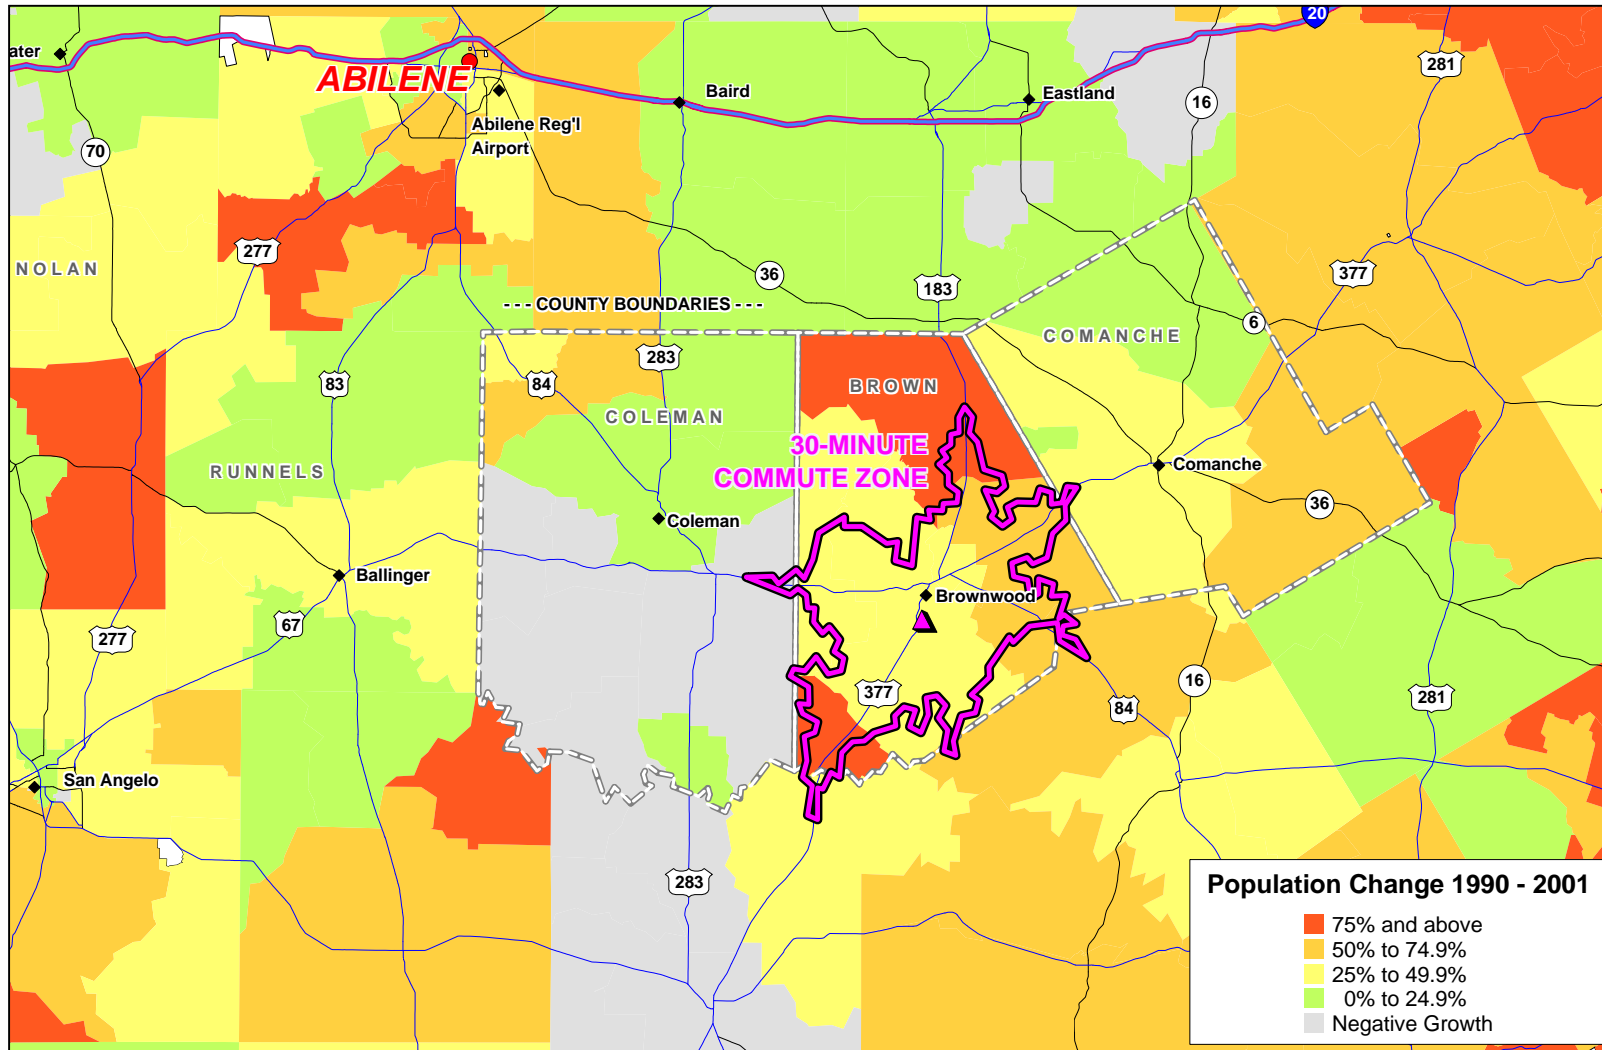

**EXHIBIT A-7  
 BROWNWOOD REGION  
 PROJECTED POPULATION CHANGE 1990-2001 BY ZIP CODE  
 30-MINUTE COMMUTE ZONE FROM 2800 MORRIS SHEPPARD DRIVE, BROWNWOOD, TX**

**EXHIBIT A-8  
BROWNWOOD REGION  
MEDIAN HOUSEHOLD INCOME BY ZIP CODE  
30-MINUTE COMMUTE ZONE FROM 2800 MORRIS SHEPPARD DRIVE, BROWNWOOD, TX**

**EXHIBIT A-9  
BROWNWOOD REGION  
DISTRIBUTION OF POPULATION WITH 12-15 YEARS EDUCATION BY ZIP CODE  
30-MINUTE COMMUTE ZONE FROM 2800 MORRIS SHEPPARD DRIVE, BROWNWOOD, TX**

**EXHIBIT A-10  
BROWNWOOD REGION  
DISTRIBUTION OF POPULATION WITH MACHINE OPERATION/ASSEMBLY SKILLS BY ZIP CODE  
30-MINUTE COMMUTE ZONE FROM 2800 MORRIS SHEPPARD DRIVE, BROWNWOOD, TX**

**EXHIBIT A-11  
BROWNWOOD REGION  
DISTRIBUTION OF POPULATION WITH TECHNICAL SKILLS BY ZIP CODE  
30-MINUTE COMMUTE ZONE FROM 2800 MORRIS SHEPPARD DRIVE, BROWNWOOD, TX**

**EXHIBIT A-12  
BROWNWOOD REGION  
DISTRIBUTION OF POPULATION WITH CLERICAL SKILLS BY ZIP CODE  
30-MINUTE COMMUTE ZONE FROM 2800 MORRIS SHEPPARD DRIVE, BROWNWOOD, TX**