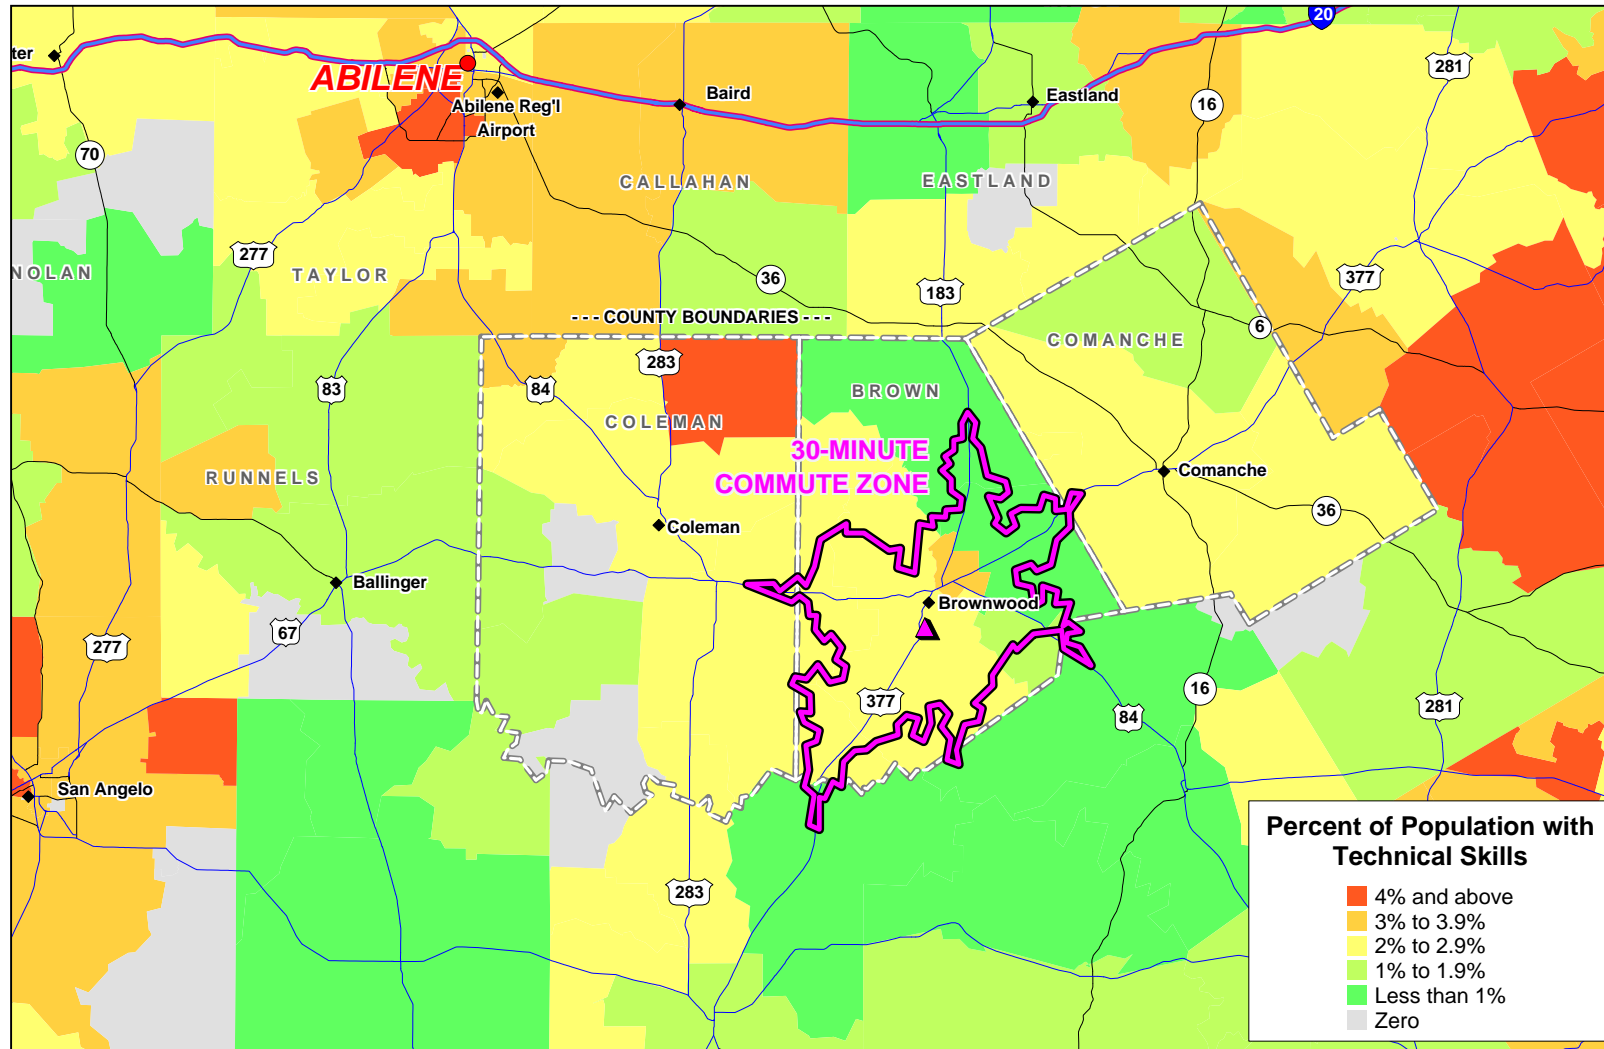

**EXHIBIT A-7  
 BROWNWOOD REGION  
 PROJECTED POPULATION CHANGE 1990-2001 BY ZIP CODE  
 30-MINUTE COMMUTE ZONE FROM 2800 MORRIS SHEPPARD DRIVE, BROWNWOOD, TX**

**EXHIBIT A-8  
BROWNWOOD REGION  
MEDIAN HOUSEHOLD INCOME BY ZIP CODE  
30-MINUTE COMMUTE ZONE FROM 2800 MORRIS SHEPPARD DRIVE, BROWNWOOD, TX**

**EXHIBIT A-9  
BROWNWOOD REGION  
DISTRIBUTION OF POPULATION WITH 12-15 YEARS EDUCATION BY ZIP CODE  
30-MINUTE COMMUTE ZONE FROM 2800 MORRIS SHEPPARD DRIVE, BROWNWOOD, TX**

**EXHIBIT A-10  
BROWNWOOD REGION  
DISTRIBUTION OF POPULATION WITH MACHINE OPERATION/ASSEMBLY SKILLS BY ZIP CODE  
30-MINUTE COMMUTE ZONE FROM 2800 MORRIS SHEPPARD DRIVE, BROWNWOOD, TX**

**EXHIBIT A-11  
BROWNWOOD REGION  
DISTRIBUTION OF POPULATION WITH TECHNICAL SKILLS BY ZIP CODE  
30-MINUTE COMMUTE ZONE FROM 2800 MORRIS SHEPPARD DRIVE, BROWNWOOD, TX**

**EXHIBIT A-12  
BROWNWOOD REGION  
DISTRIBUTION OF POPULATION WITH CLERICAL SKILLS BY ZIP CODE  
30-MINUTE COMMUTE ZONE FROM 2800 MORRIS SHEPPARD DRIVE, BROWNWOOD, TX**