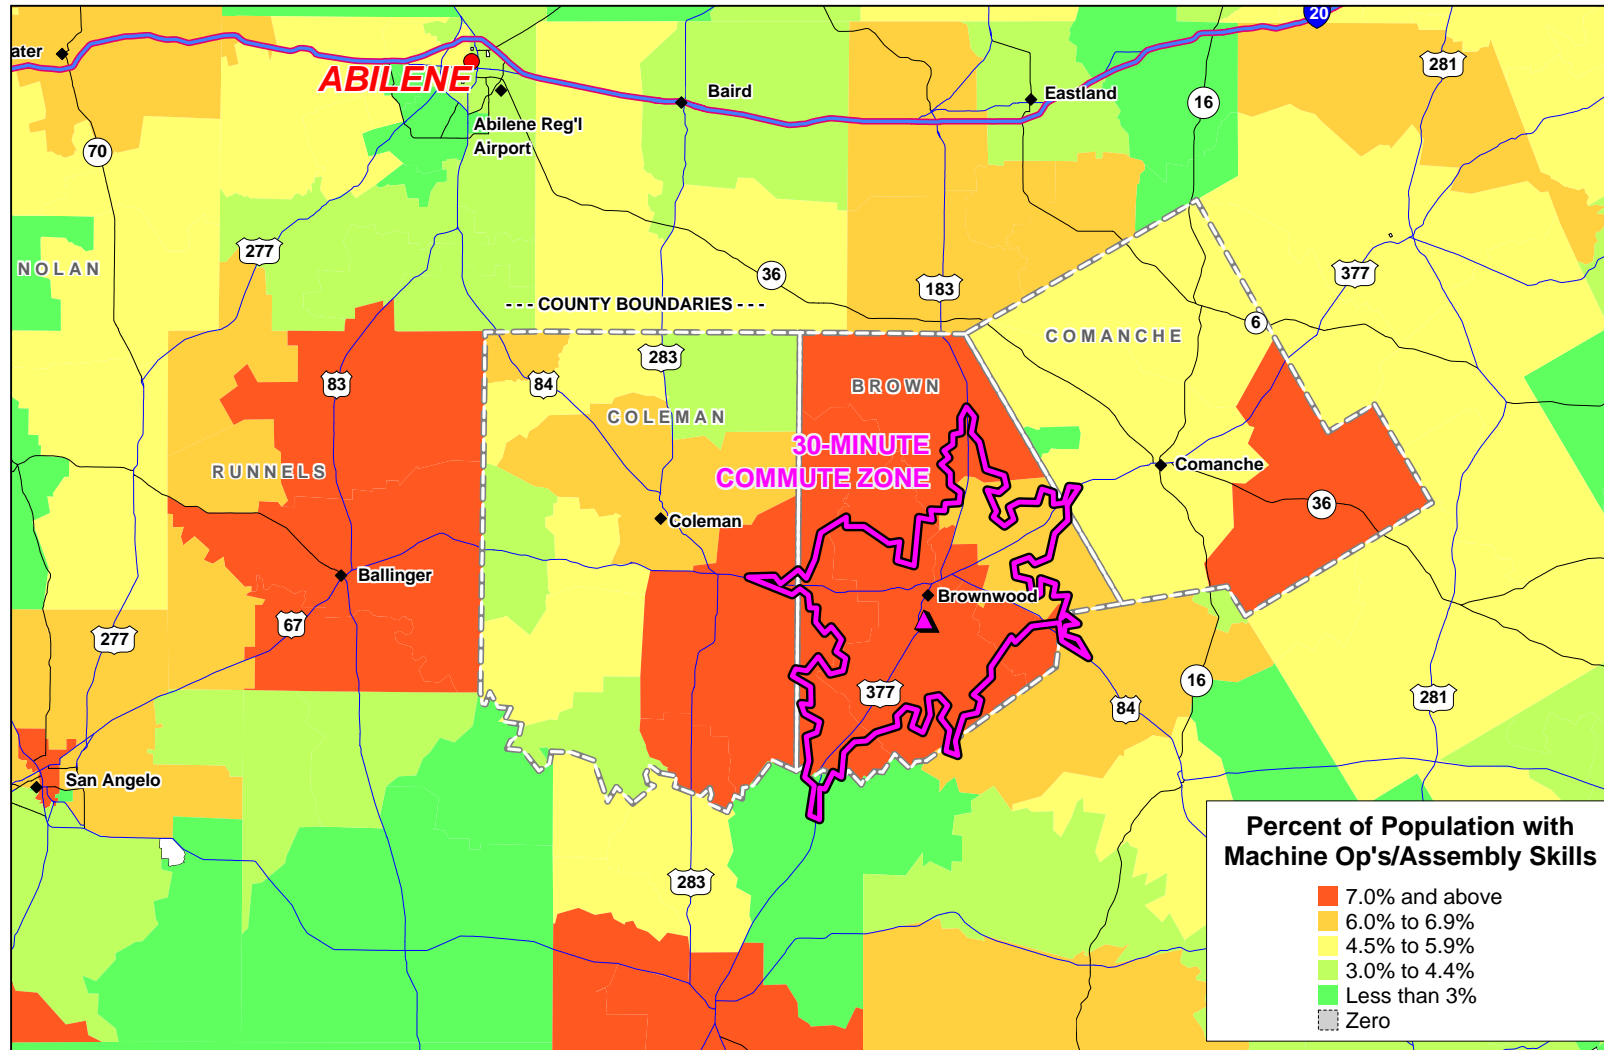

**EXHIBIT A-7  
 BROWNWOOD REGION  
 PROJECTED POPULATION CHANGE 1990-2001 BY ZIP CODE  
 30-MINUTE COMMUTE ZONE FROM 2800 MORRIS SHEPPARD DRIVE, BROWNWOOD, TX**

**EXHIBIT A-8  
BROWNWOOD REGION  
MEDIAN HOUSEHOLD INCOME BY ZIP CODE  
30-MINUTE COMMUTE ZONE FROM 2800 MORRIS SHEPPARD DRIVE, BROWNWOOD, TX**

**EXHIBIT A-9  
BROWNWOOD REGION  
DISTRIBUTION OF POPULATION WITH 12-15 YEARS EDUCATION BY ZIP CODE  
30-MINUTE COMMUTE ZONE FROM 2800 MORRIS SHEPPARD DRIVE, BROWNWOOD, TX**

**EXHIBIT A-10  
BROWNWOOD REGION  
DISTRIBUTION OF POPULATION WITH MACHINE OPERATION/ASSEMBLY SKILLS BY ZIP CODE  
30-MINUTE COMMUTE ZONE FROM 2800 MORRIS SHEPPARD DRIVE, BROWNWOOD, TX**

**EXHIBIT A-11  
BROWNWOOD REGION  
DISTRIBUTION OF POPULATION WITH TECHNICAL SKILLS BY ZIP CODE  
30-MINUTE COMMUTE ZONE FROM 2800 MORRIS SHEPPARD DRIVE, BROWNWOOD, TX**

**EXHIBIT A-12  
BROWNWOOD REGION  
DISTRIBUTION OF POPULATION WITH CLERICAL SKILLS BY ZIP CODE  
30-MINUTE COMMUTE ZONE FROM 2800 MORRIS SHEPPARD DRIVE, BROWNWOOD, TX**