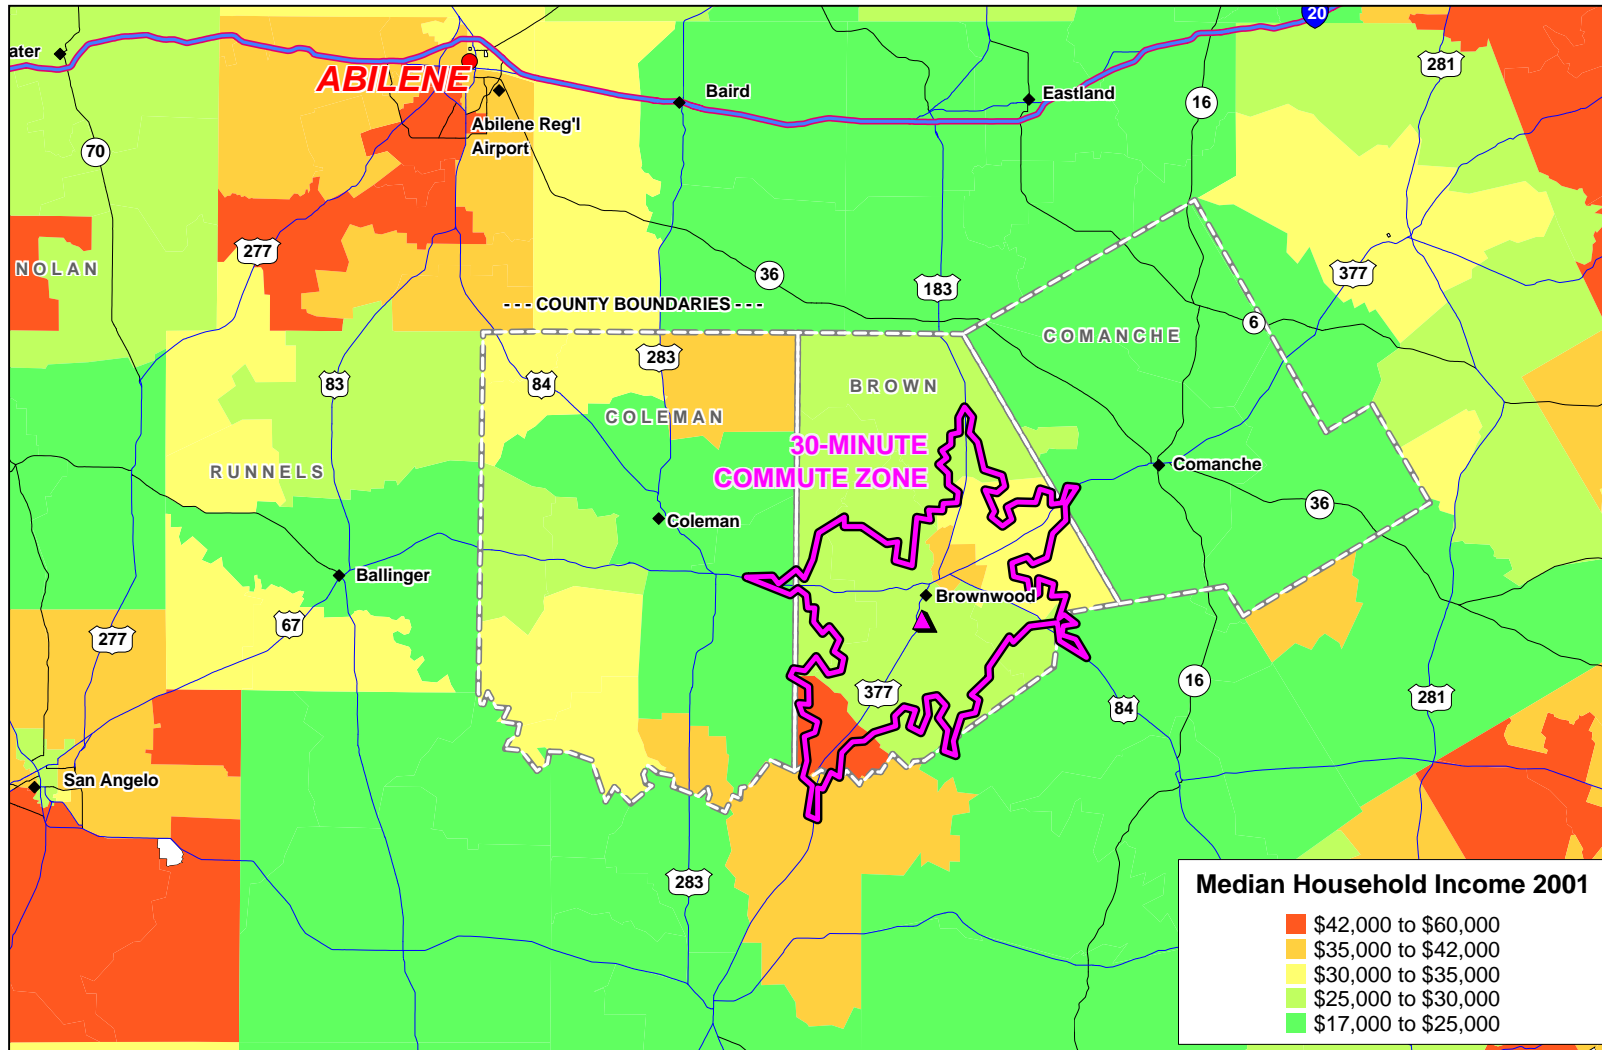

**EXHIBIT A-7  
 BROWNWOOD REGION  
 PROJECTED POPULATION CHANGE 1990-2001 BY ZIP CODE  
 30-MINUTE COMMUTE ZONE FROM 2800 MORRIS SHEPPARD DRIVE, BROWNWOOD, TX**

**EXHIBIT A-8  
BROWNWOOD REGION  
MEDIAN HOUSEHOLD INCOME BY ZIP CODE  
30-MINUTE COMMUTE ZONE FROM 2800 MORRIS SHEPPARD DRIVE, BROWNWOOD, TX**

**EXHIBIT A-9  
BROWNWOOD REGION  
DISTRIBUTION OF POPULATION WITH 12-15 YEARS EDUCATION BY ZIP CODE  
30-MINUTE COMMUTE ZONE FROM 2800 MORRIS SHEPPARD DRIVE, BROWNWOOD, TX**

**EXHIBIT A-10  
BROWNWOOD REGION  
DISTRIBUTION OF POPULATION WITH MACHINE OPERATION/ASSEMBLY SKILLS BY ZIP CODE  
30-MINUTE COMMUTE ZONE FROM 2800 MORRIS SHEPPARD DRIVE, BROWNWOOD, TX**

**EXHIBIT A-11  
BROWNWOOD REGION  
DISTRIBUTION OF POPULATION WITH TECHNICAL SKILLS BY ZIP CODE  
30-MINUTE COMMUTE ZONE FROM 2800 MORRIS SHEPPARD DRIVE, BROWNWOOD, TX**

**EXHIBIT A-12  
BROWNWOOD REGION  
DISTRIBUTION OF POPULATION WITH CLERICAL SKILLS BY ZIP CODE  
30-MINUTE COMMUTE ZONE FROM 2800 MORRIS SHEPPARD DRIVE, BROWNWOOD, TX**