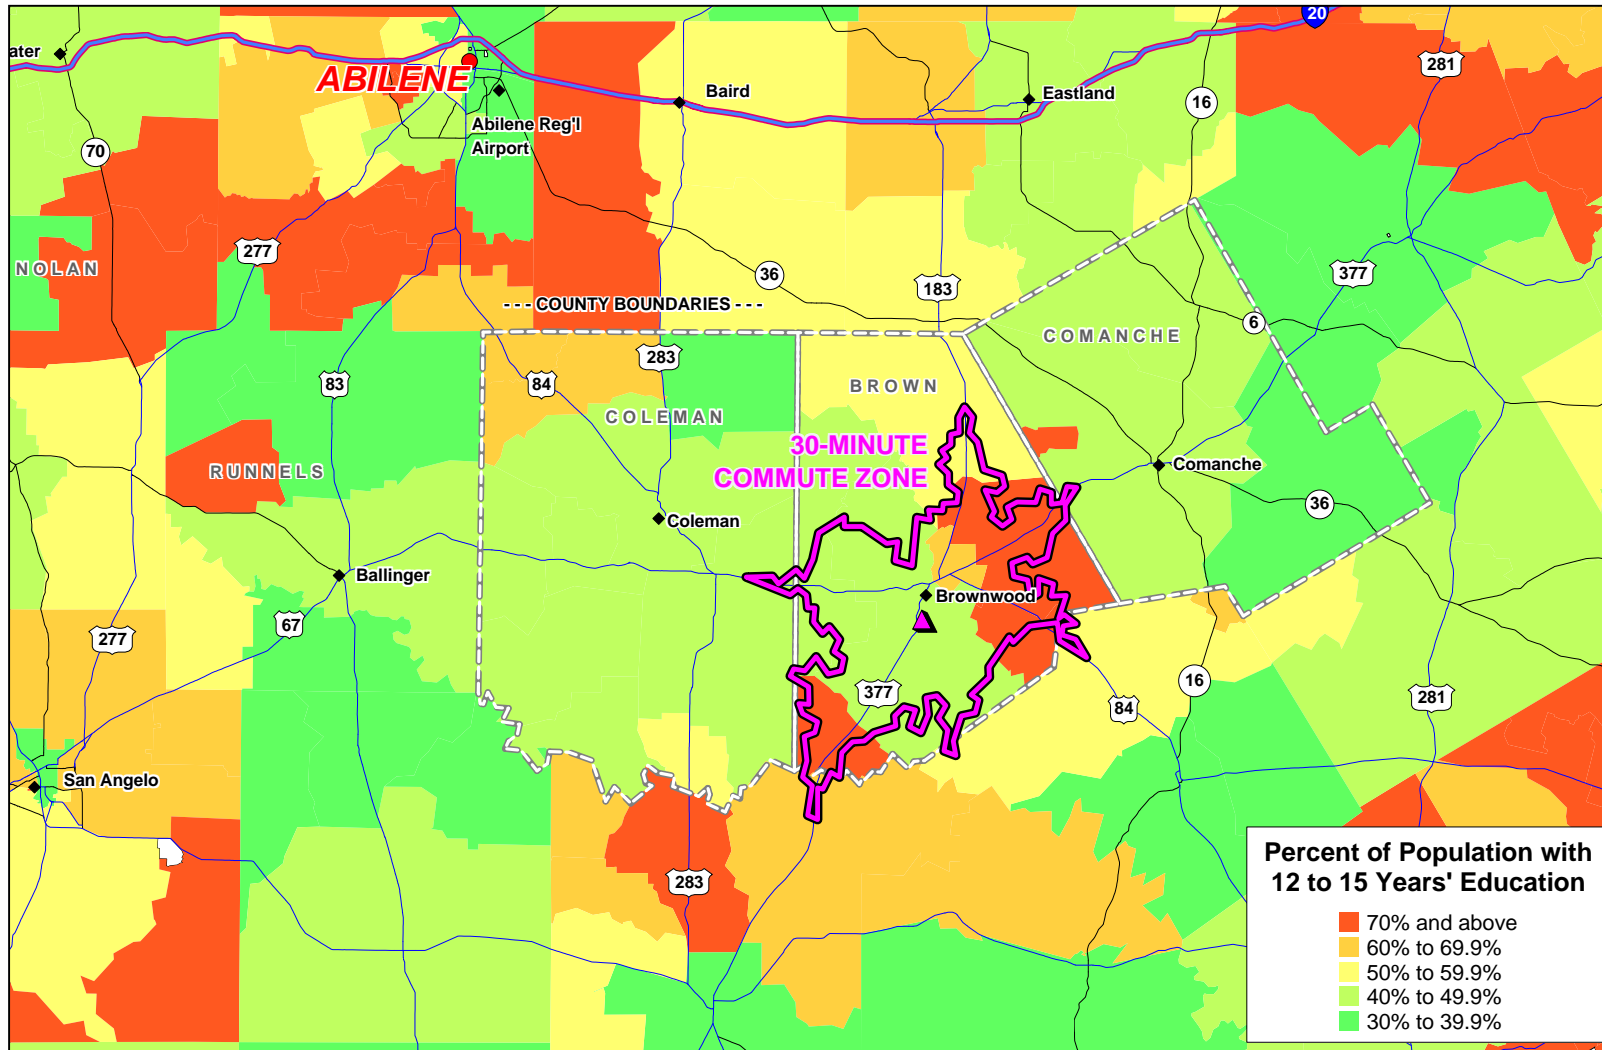

**EXHIBIT A-7  
 BROWNWOOD REGION  
 PROJECTED POPULATION CHANGE 1990-2001 BY ZIP CODE  
 30-MINUTE COMMUTE ZONE FROM 2800 MORRIS SHEPPARD DRIVE, BROWNWOOD, TX**

**EXHIBIT A-8  
BROWNWOOD REGION  
MEDIAN HOUSEHOLD INCOME BY ZIP CODE  
30-MINUTE COMMUTE ZONE FROM 2800 MORRIS SHEPPARD DRIVE, BROWNWOOD, TX**

**EXHIBIT A-9  
BROWNWOOD REGION  
DISTRIBUTION OF POPULATION WITH 12-15 YEARS EDUCATION BY ZIP CODE  
30-MINUTE COMMUTE ZONE FROM 2800 MORRIS SHEPPARD DRIVE, BROWNWOOD, TX**

**EXHIBIT A-10  
BROWNWOOD REGION  
DISTRIBUTION OF POPULATION WITH MACHINE OPERATION/ASSEMBLY SKILLS BY ZIP CODE  
30-MINUTE COMMUTE ZONE FROM 2800 MORRIS SHEPPARD DRIVE, BROWNWOOD, TX**

**EXHIBIT A-11  
BROWNWOOD REGION  
DISTRIBUTION OF POPULATION WITH TECHNICAL SKILLS BY ZIP CODE  
30-MINUTE COMMUTE ZONE FROM 2800 MORRIS SHEPPARD DRIVE, BROWNWOOD, TX**

**EXHIBIT A-12  
BROWNWOOD REGION  
DISTRIBUTION OF POPULATION WITH CLERICAL SKILLS BY ZIP CODE  
30-MINUTE COMMUTE ZONE FROM 2800 MORRIS SHEPPARD DRIVE, BROWNWOOD, TX**