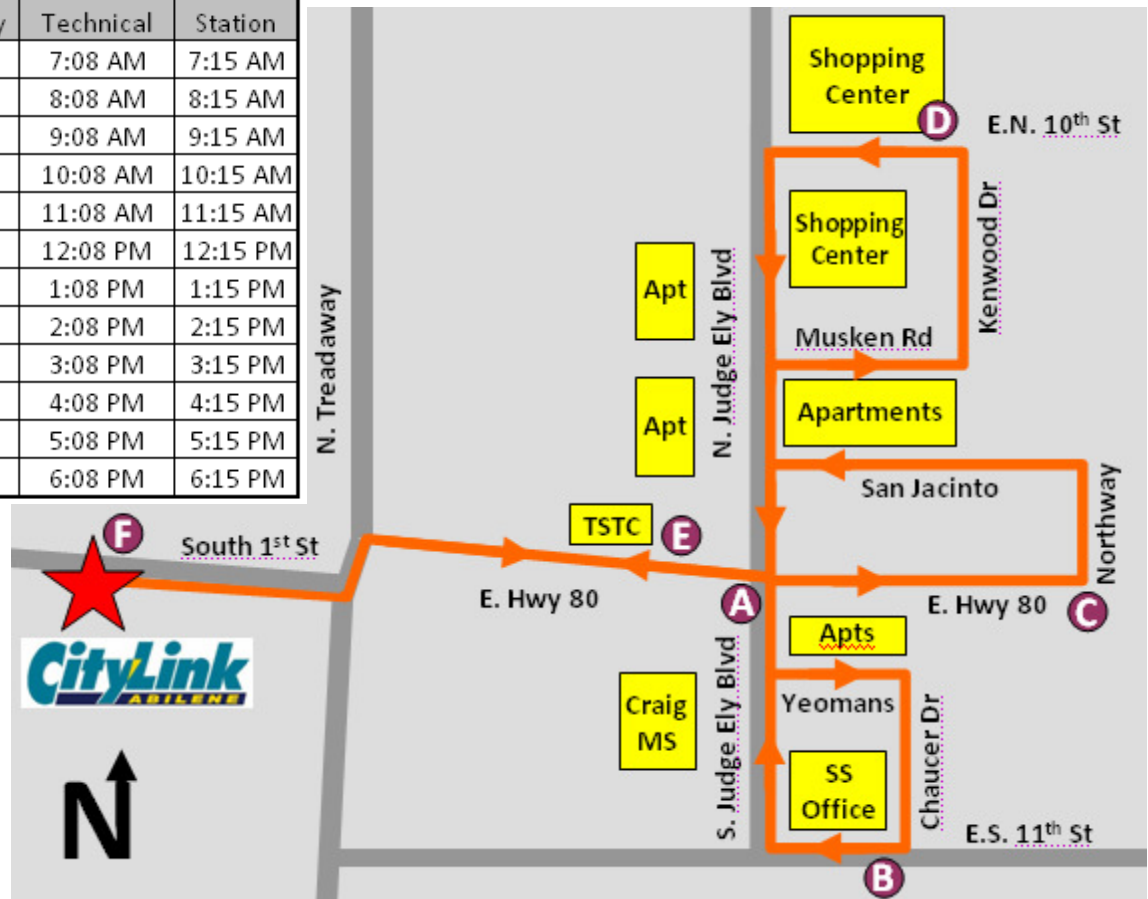

Route 3 - Radford Hills/Judge Ely

	A	B	C	D	E	F
Station	E. Hwy 80 & S Judge Ely	Social Security Office	Northway & E Hwy 80	E.N. 10th & Bruce Way	Texas State Technical	Station
6:45 AM	6:51 AM	6:55 AM	6:58 AM	7:04 AM	7:08 AM	7:15 AM
7:45 AM	7:51 AM	7:55 AM	7:58 AM	8:04 AM	8:08 AM	8:15 AM
8:45 AM	8:51 AM	8:55 AM	8:58 AM	9:04 AM	9:08 AM	9:15 AM
9:45 AM	9:51 AM	9:55 AM	9:58 AM	10:04 AM	10:08 AM	10:15 AM
10:45 AM	10:51 AM	10:55 AM	10:58 AM	11:04 AM	11:08 AM	11:15 AM
11:45 AM	11:51 AM	11:55 AM	11:58 AM	12:04 PM	12:08 PM	12:15 PM
12:45 PM	12:51 PM	12:55 PM	12:58 PM	1:04 PM	1:08 PM	1:15 PM
1:45 PM	1:51 PM	1:55 PM	1:58 PM	2:04 PM	2:08 PM	2:15 PM
2:45 PM	2:51 PM	2:55 PM	2:58 PM	3:04 PM	3:08 PM	3:15 PM
3:45 PM	3:51 PM	3:55 PM	3:58 PM	4:04 PM	4:08 PM	4:15 PM
4:45 PM	4:51 PM	4:55 PM	4:58 PM	5:04 PM	5:08 PM	5:15 PM
5:45 PM	5:51 PM	5:55 PM	5:58 PM	6:04 PM	6:08 PM	6:15 PM

**Service Changes to
Weekday Route 3
Radford Hills/Judge Ely**