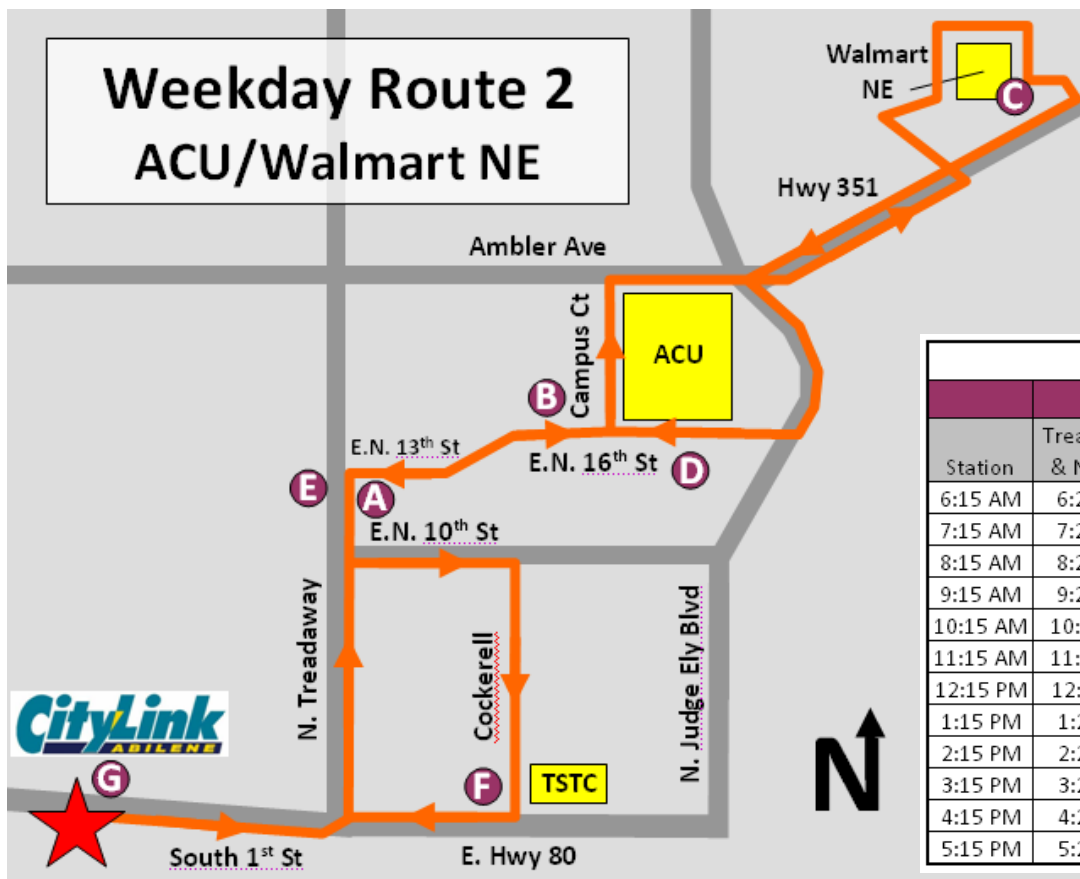

Weekday Route 2 ACU/Walmart NE

**Service Changes to
Weekday Route 2
ACU/Walmart NE**

Route 2 - ACU/Walmart NE							
	A	B	C	D	E	F	G
Station	Treadaway & N. 13th	Campus Court & College	Walmart NE	E.N. 16th & Washington	Treadaway & N. 13th	E Hwy 80 & Cockerell	Station
6:15 AM	6:20 AM	6:23 AM	6:30 AM	6:35 AM	6:39 AM	6:43 AM	7:00 AM
7:15 AM	7:20 AM	7:23 AM	7:30 AM	7:35 AM	7:39 AM	7:43 AM	8:00 AM
8:15 AM	8:20 AM	8:23 AM	8:30 AM	8:35 AM	8:39 AM	8:43 AM	9:00 AM
9:15 AM	9:20 AM	9:23 AM	9:30 AM	9:35 AM	9:39 AM	9:43 AM	10:00 AM
10:15 AM	10:20 AM	10:23 AM	10:30 AM	10:35 AM	10:39 AM	10:43 AM	11:00 AM
11:15 AM	11:20 AM	11:23 AM	11:30 AM	11:35 AM	11:39 AM	11:43 AM	12:00 PM
12:15 PM	12:20 PM	12:23 PM	12:30 PM	12:35 PM	12:39 PM	12:43 PM	1:00 PM
1:15 PM	1:20 PM	1:23 PM	1:30 PM	1:35 PM	1:39 PM	1:43 PM	2:00 PM
2:15 PM	2:20 PM	2:23 PM	2:30 PM	2:35 PM	2:39 PM	2:43 PM	3:00 PM
3:15 PM	3:20 PM	3:23 PM	3:30 PM	3:35 PM	3:39 PM	3:43 PM	4:00 PM
4:15 PM	4:20 PM	4:23 PM	4:30 PM	4:35 PM	4:39 PM	4:43 PM	5:00 PM
5:15 PM	5:20 PM	5:23 PM	5:30 PM	5:35 PM	5:39 PM	5:43 PM	6:00 PM

Route 3 - Radford Hills/Judge Ely

	A	B	C	D	E	F
Station	E. Hwy 80 & S Judge Ely	Social Security Office	Northway & E Hwy 80	E.N. 10th & Bruce Way	Texas State Technical	Station
6:45 AM	6:51 AM	6:55 AM	6:58 AM	7:04 AM	7:08 AM	7:15 AM
7:45 AM	7:51 AM	7:55 AM	7:58 AM	8:04 AM	8:08 AM	8:15 AM
8:45 AM	8:51 AM	8:55 AM	8:58 AM	9:04 AM	9:08 AM	9:15 AM
9:45 AM	9:51 AM	9:55 AM	9:58 AM	10:04 AM	10:08 AM	10:15 AM
10:45 AM	10:51 AM	10:55 AM	10:58 AM	11:04 AM	11:08 AM	11:15 AM
11:45 AM	11:51 AM	11:55 AM	11:58 AM	12:04 PM	12:08 PM	12:15 PM
12:45 PM	12:51 PM	12:55 PM	12:58 PM	1:04 PM	1:08 PM	1:15 PM
1:45 PM	1:51 PM	1:55 PM	1:58 PM	2:04 PM	2:08 PM	2:15 PM
2:45 PM	2:51 PM	2:55 PM	2:58 PM	3:04 PM	3:08 PM	3:15 PM
3:45 PM	3:51 PM	3:55 PM	3:58 PM	4:04 PM	4:08 PM	4:15 PM
4:45 PM	4:51 PM	4:55 PM	4:58 PM	5:04 PM	5:08 PM	5:15 PM
5:45 PM	5:51 PM	5:55 PM	5:58 PM	6:04 PM	6:08 PM	6:15 PM

**Service Changes to
Saturday Route 22
Judge Ely/Walmart NE**